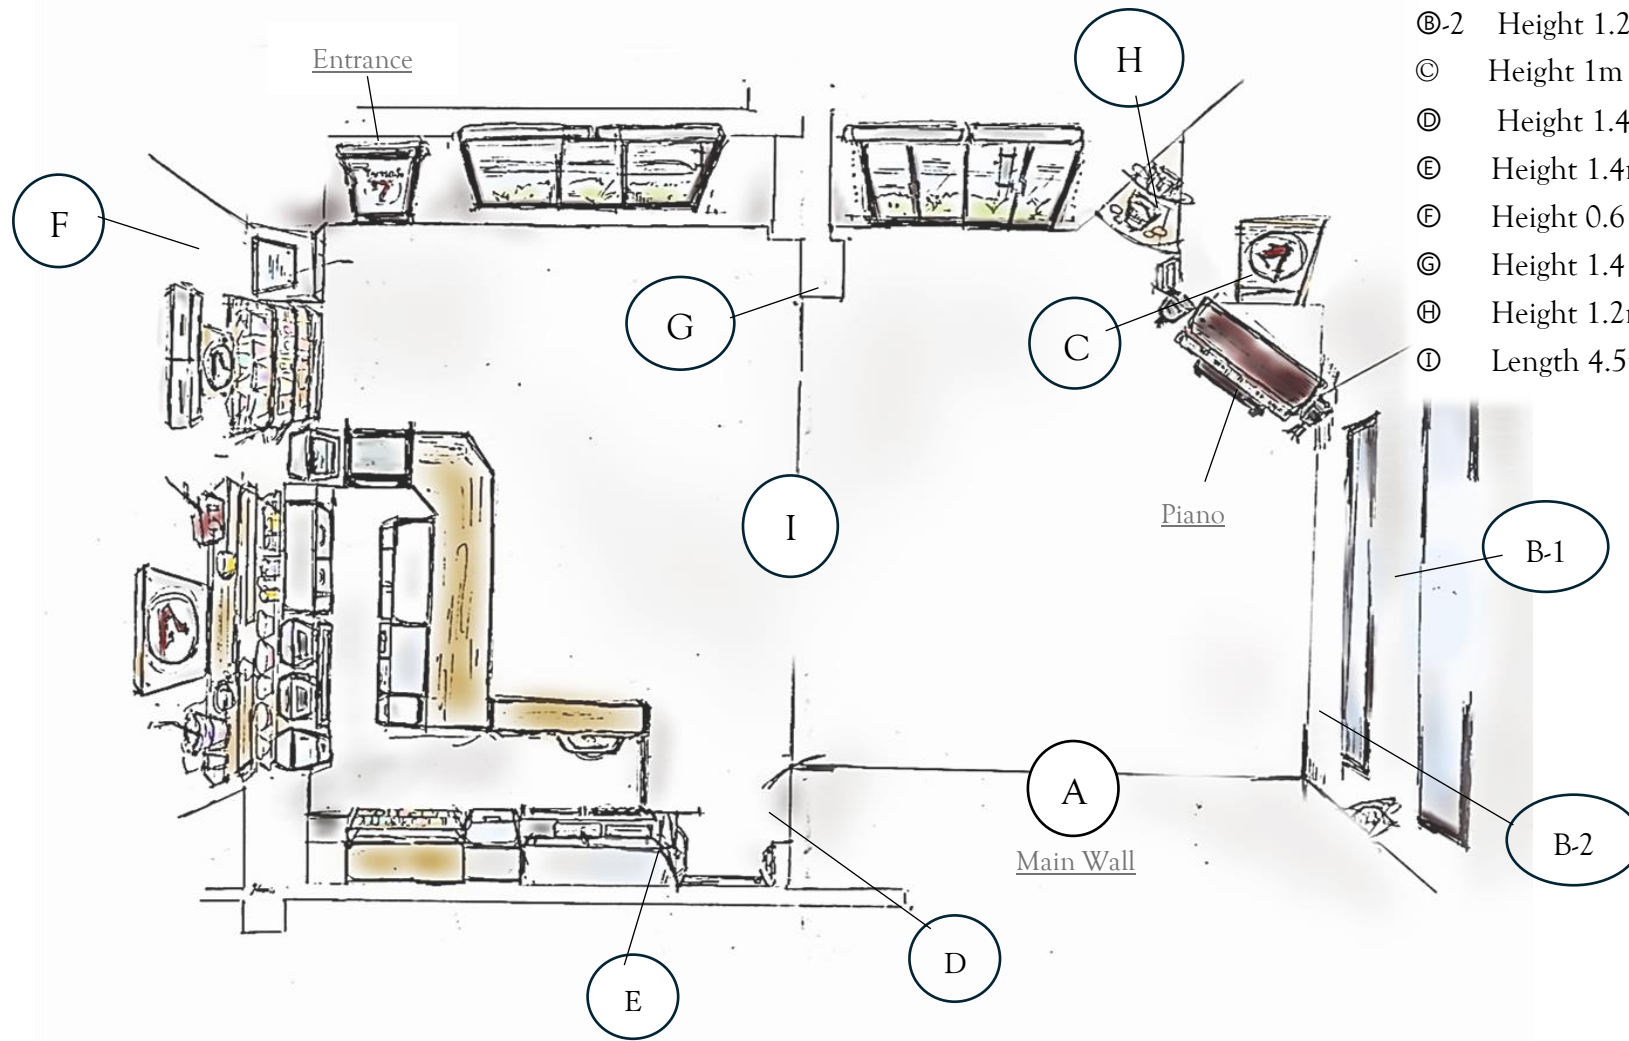

## 7artscafe: Gallery Wall Dimensions Plan

- Ⓐ Height 2m Length 4m
- Ⓑ-1 Height 0.6m Length 2.5m
- Ⓑ-2 Height 1.2m Length 2.5m
- Ⓒ Height 1m Length 1m
- Ⓓ Height 1.4m Length 1.4m
- Ⓔ Height 1.4m Length 0.5m
- Ⓕ Height 0.6 m Length 0.5m
- Ⓖ Height 1.4 m Length 0.5m
- Ⓗ Height 1.2m Length 0.5m
- Ⓙ Length 4.5m