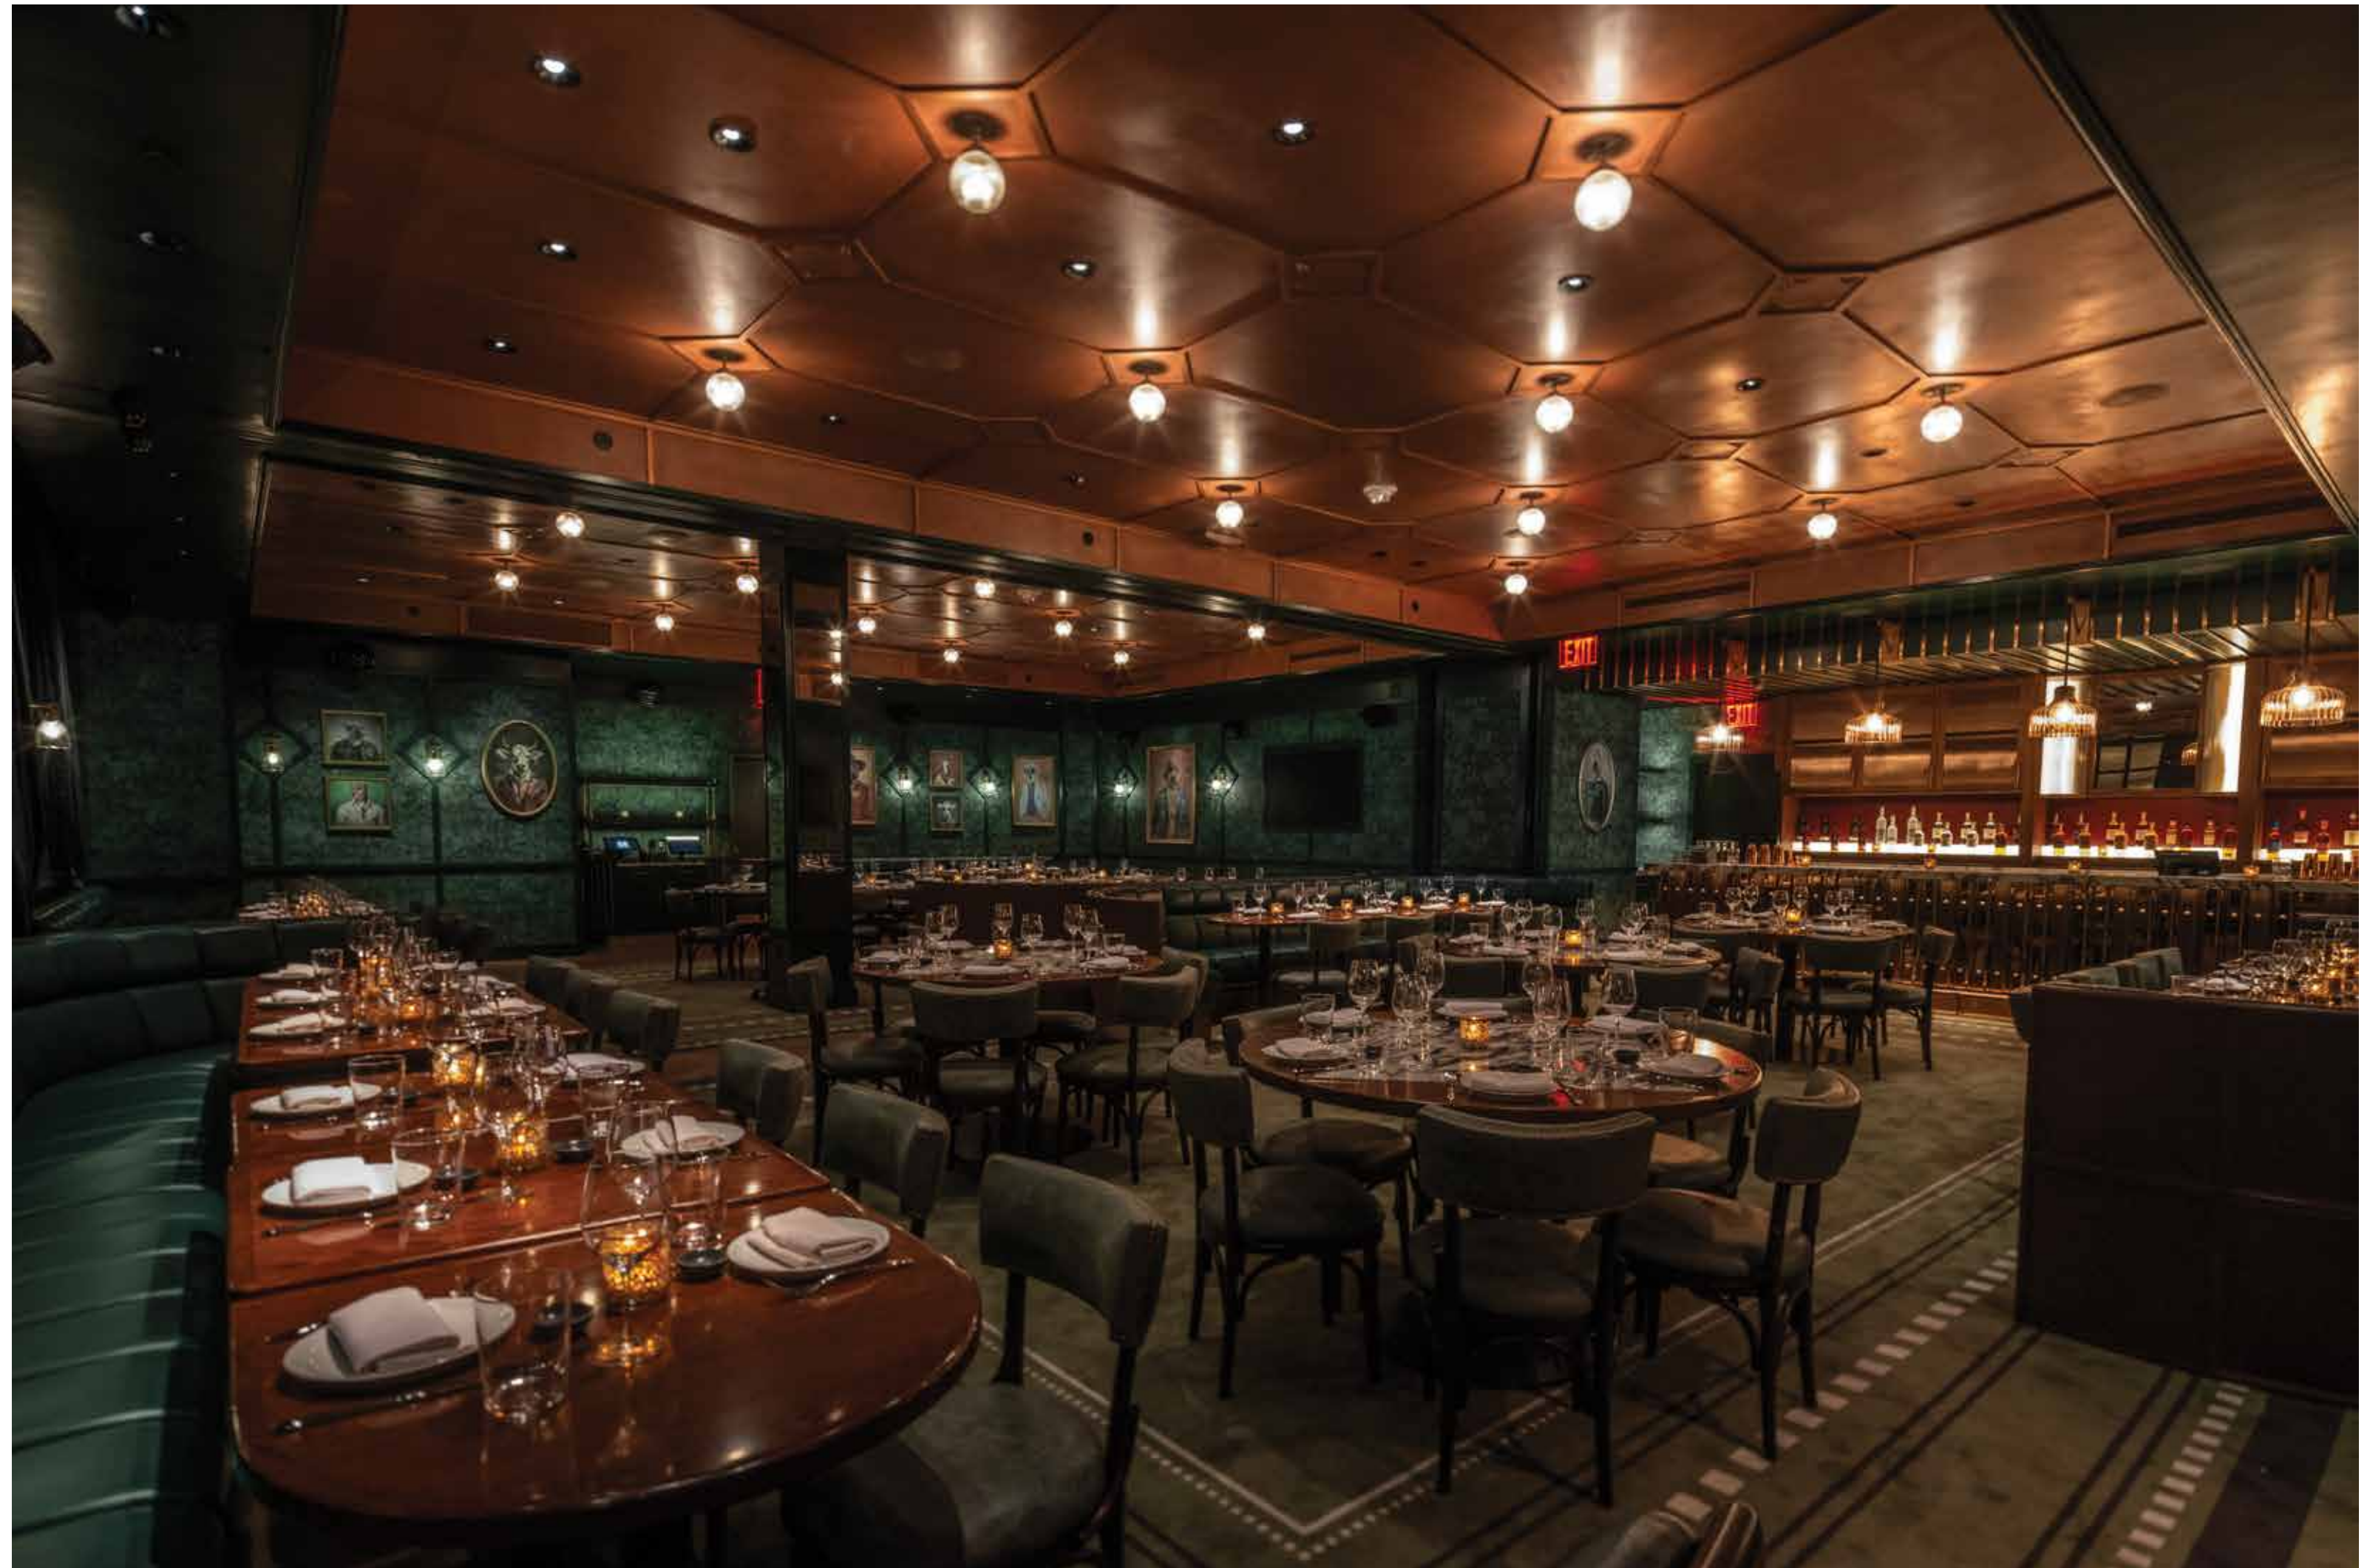

7014 E. CAMELBACK ROAD
SUITE 612
SCOTTSDALE, AZ 85251

CATCH SCOTTSDALE
@CATCH #CATCHSCOTTSDALE

PRIVATE EVENTS
SCOTTSDALEEVENTS@CATCHHG.COM

CATCH

ABOUT

The newest addition to Arizona's luxurious Fashion Square, Catch Scottsdale, offers 12,000 square feet of dynamic event space. From versatile private dining rooms for gatherings of all sizes to the standout emerald room, glowing with embossed green leather banquettes, a copper-detailed bar, lacquered paneling, and amber velvet drapery—every detail sets the stage for an unforgettable experience.

EMERALD ROOM

CAPACITY

150 Cocktail
50 - 125 Seated

AREA

• 1800 Sq Ft

ABOUT

- Our largest Private Space
- Private bar is great for cocktail's on arrivals, followed by a seated dinner for smaller groups
- Can Comfortably seat up to 125
- Private Entrance with ADA Access
- Mounted 65" TV's