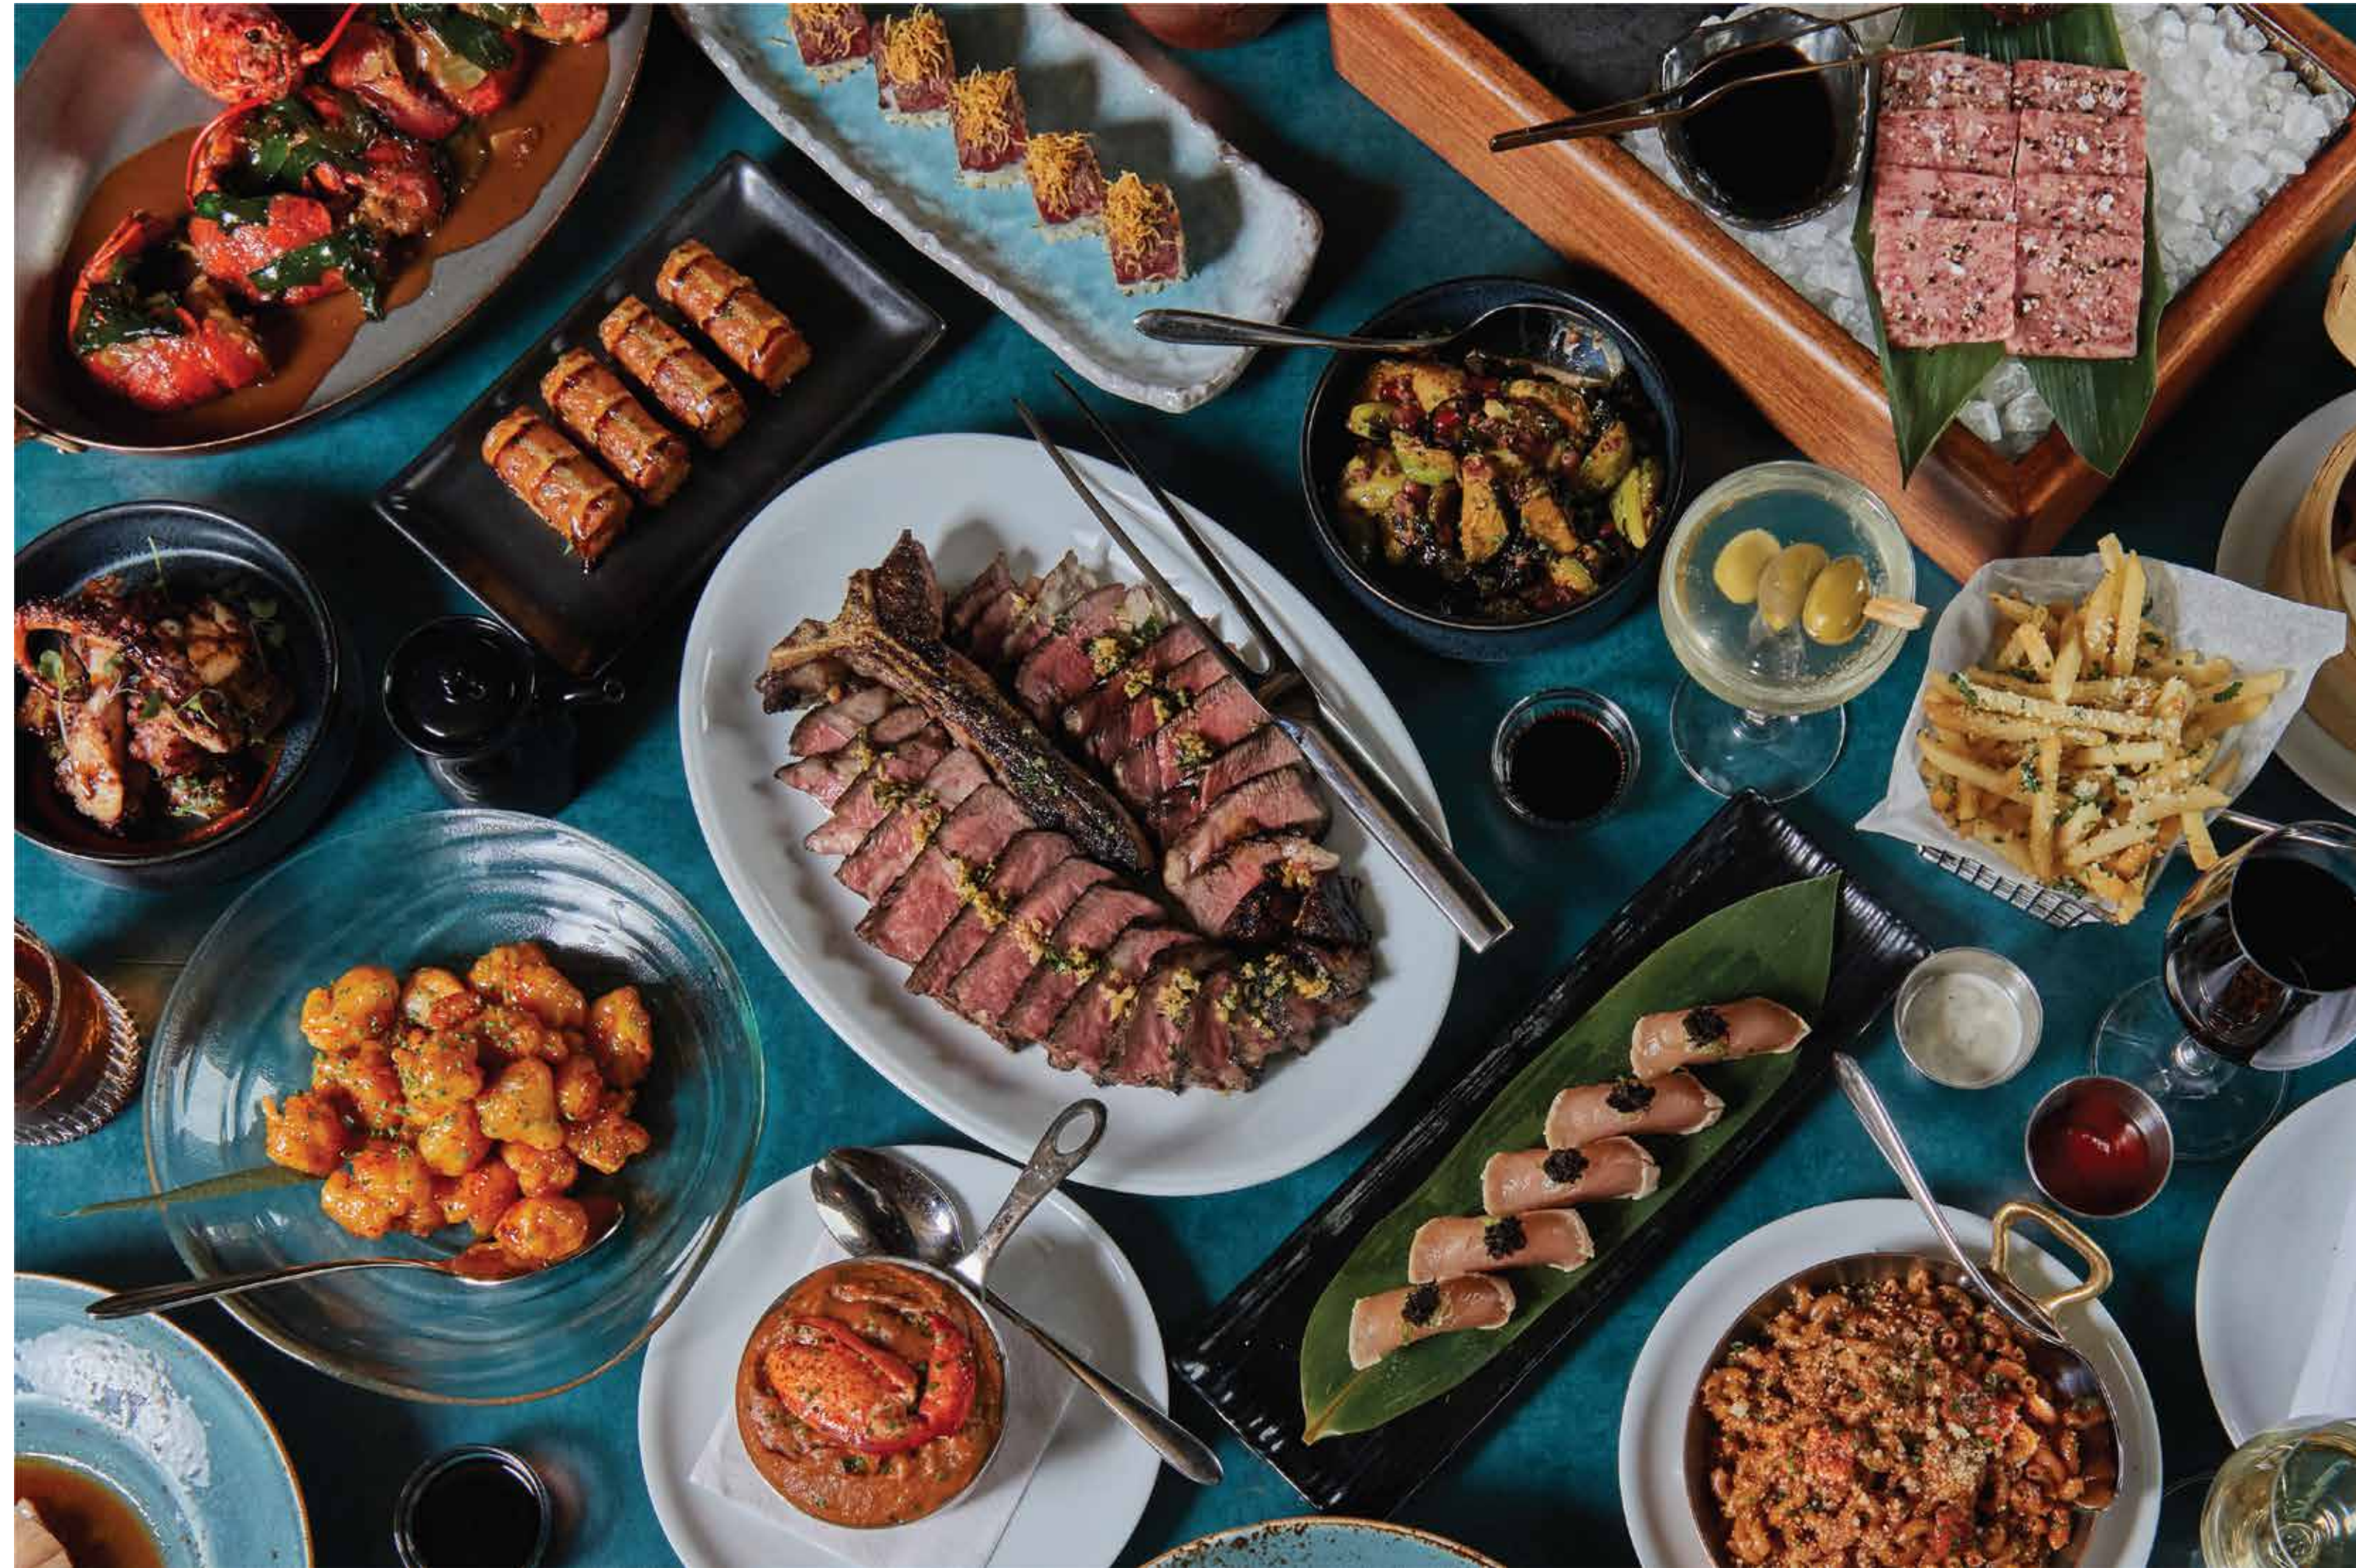

CATCH CATERING

**CATCH THE TASTE
CATCH THE EXPERIENCE
WE COME TO YOU**

SCOTTSDALEEVENTS@CATCHHG.COM

@CATCH | #CATCHSCOTTSDALE