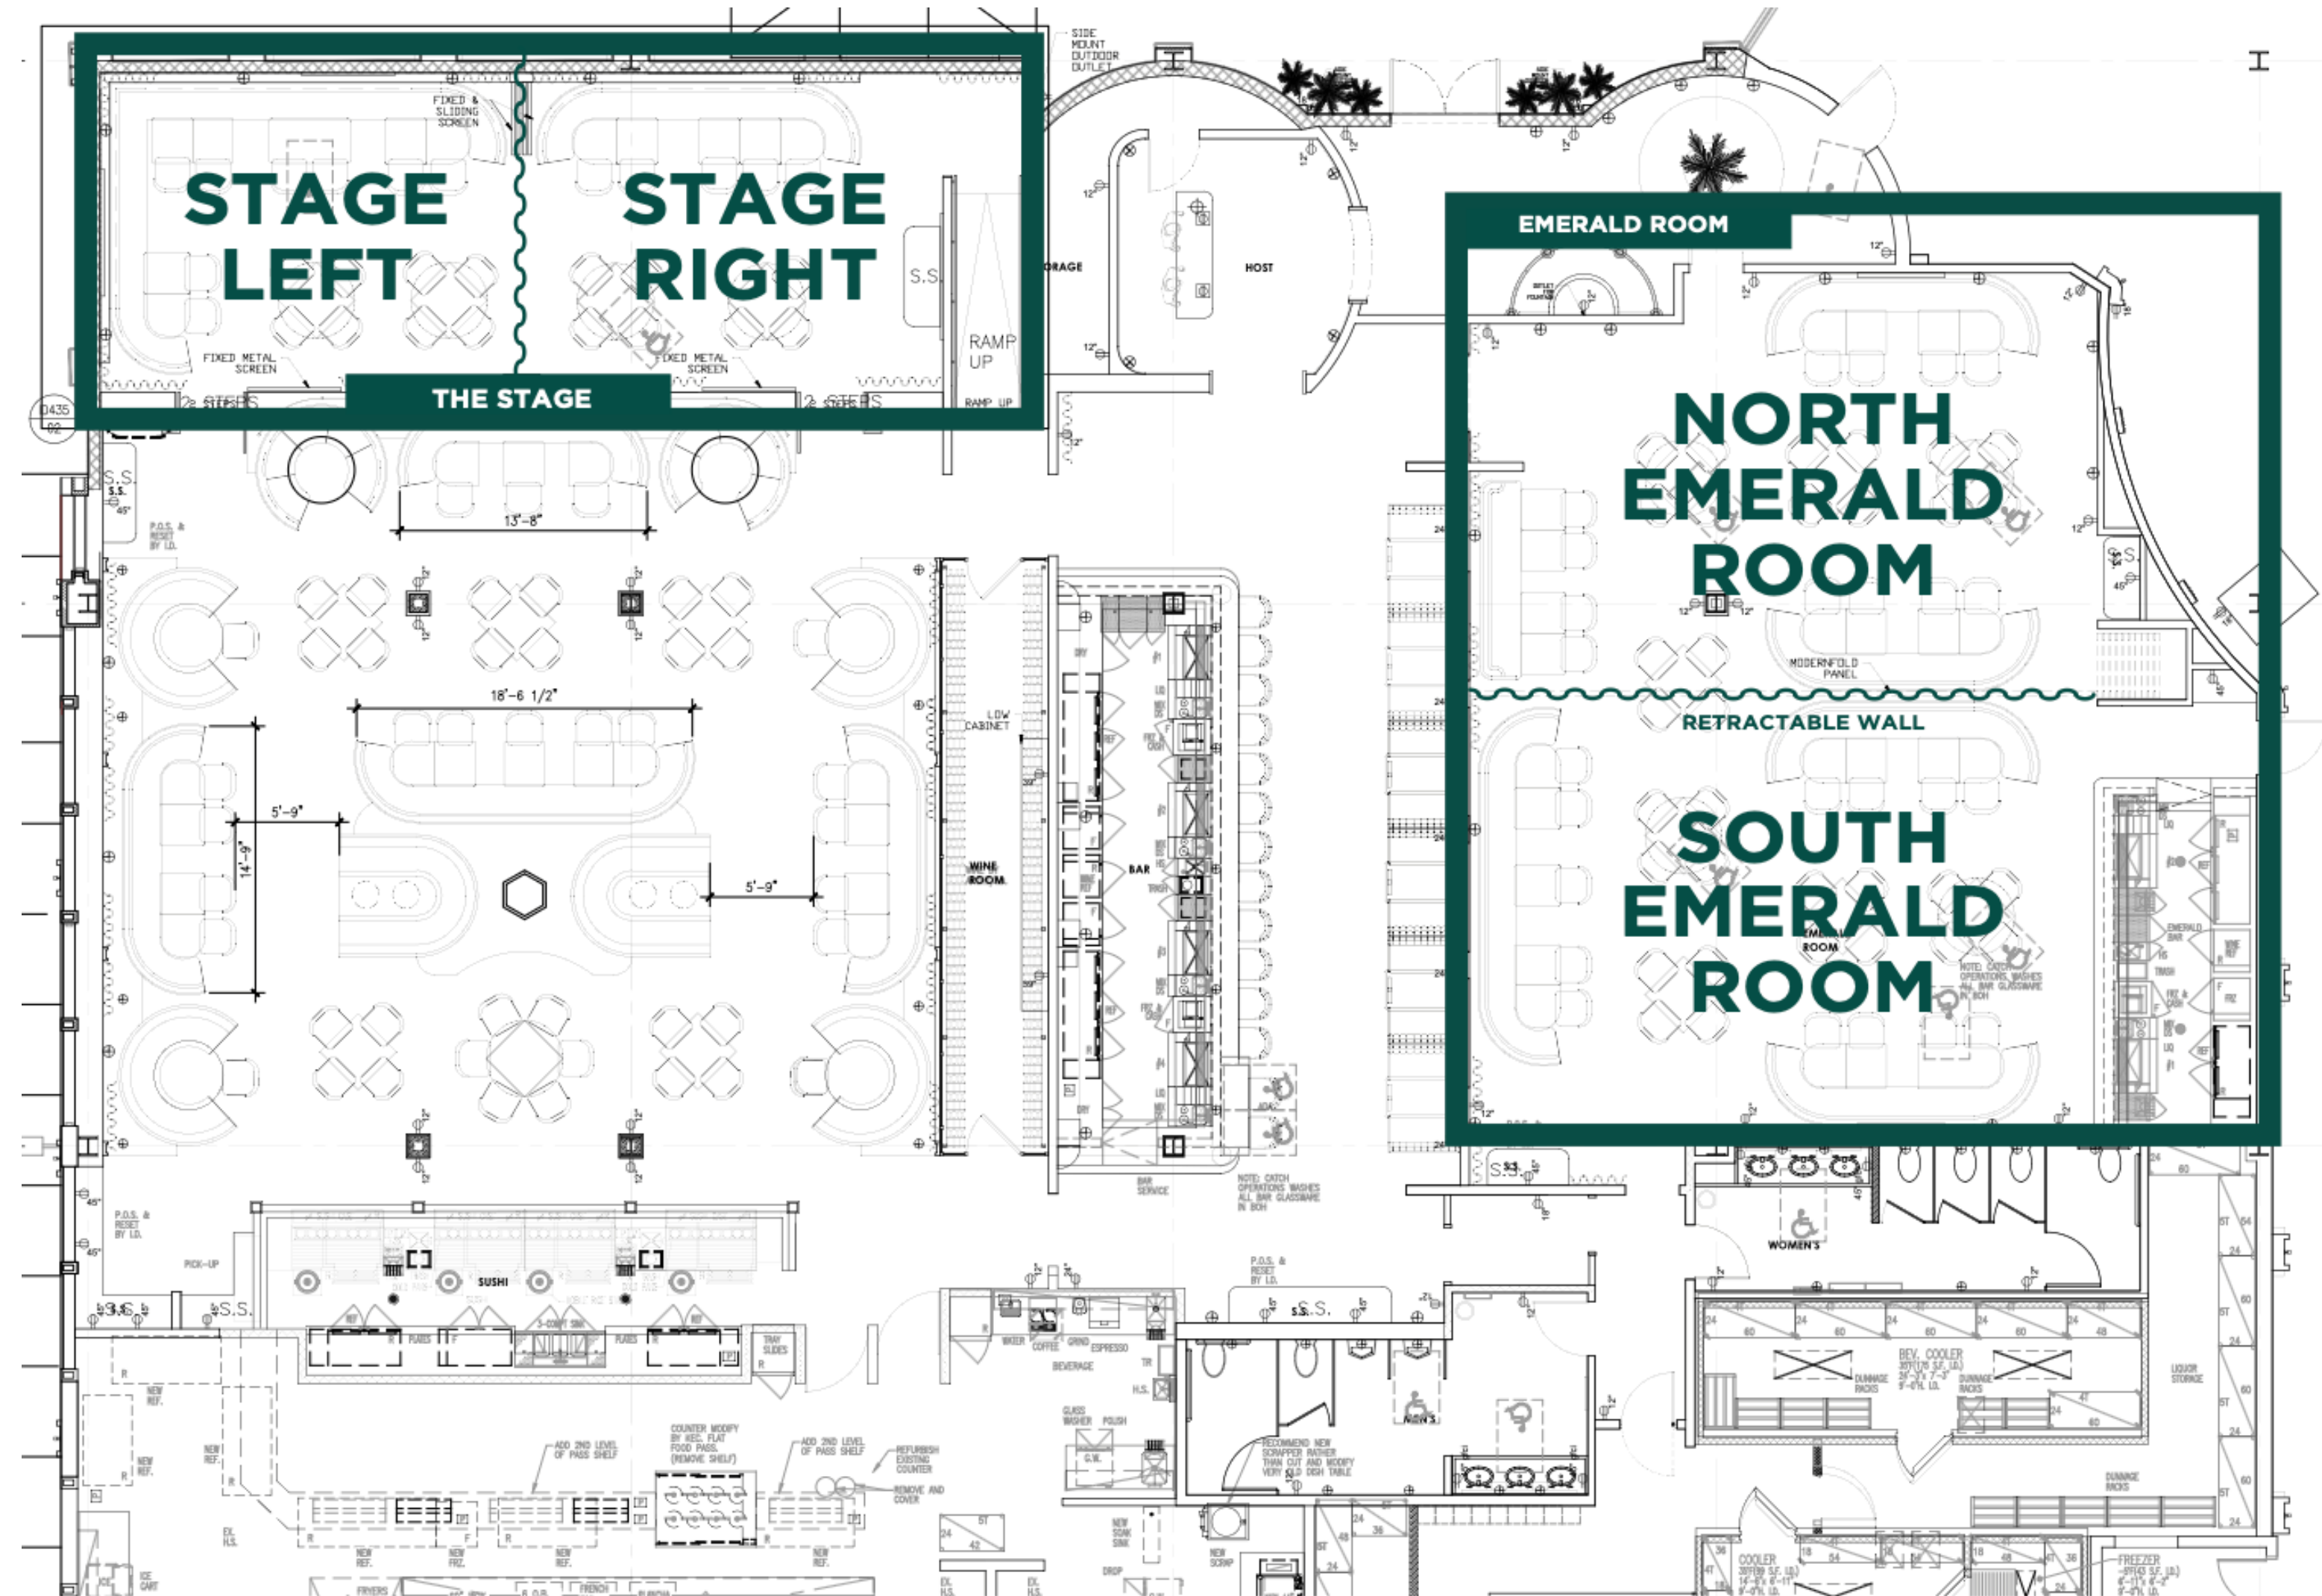

FLOOR PLAN

- Custom Floor Plans Available Upon Request