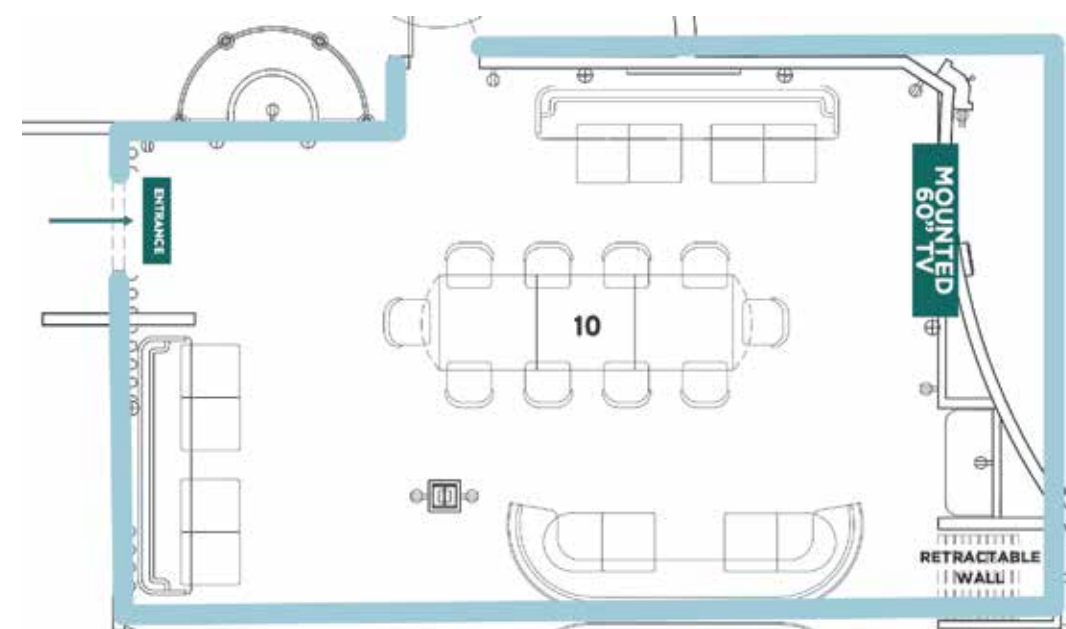

NORTH SIDE EMERALD ROOM

CAPACITY

75 Cocktail
24 - 55 Seated

AREA

• 900 Sq Ft

ABOUT

- The North side of our private space
Divided by a Sound Proof Air Wall
- Amazing for an intimate groups of 20
with room to cocktail
- Can comfortably seat up to 55 people
- Private Entrance with ADA Access
- Mounted 65" TV

SOUTH SIDE EMERALD ROOM

CAPACITY

75 Cocktail
24-60 Seated

AREA

900 Sq Ft

ABOUT

- The South side of our private space
Divided by a Sound Proof Air Wall
- Amazing for an intimate groups of
20 with room to cocktail
- Can comfortably seat up to 60
people
- Private Entrance with ADA Access
- Mounted 65" TV

A KINGS TABLE IN THE EMERALD ROOM

CAPACITY

8-24 Seated

ABOUT

- Private Space with One Long Table
- Cocktail tables and seating on along banquettes
- Great for Intimate Groups: See floor plan below

THE STAGE

CAPACITY

80 Cocktail
60 Seated

AREA

800 Sq Ft

ABOUT

- Our VIP Private Space
- Can Comfortably seat up to 60
- Private Entrance with ADA Access
- Mounted 65" TV's

STAGE LEFT

CAPACITY