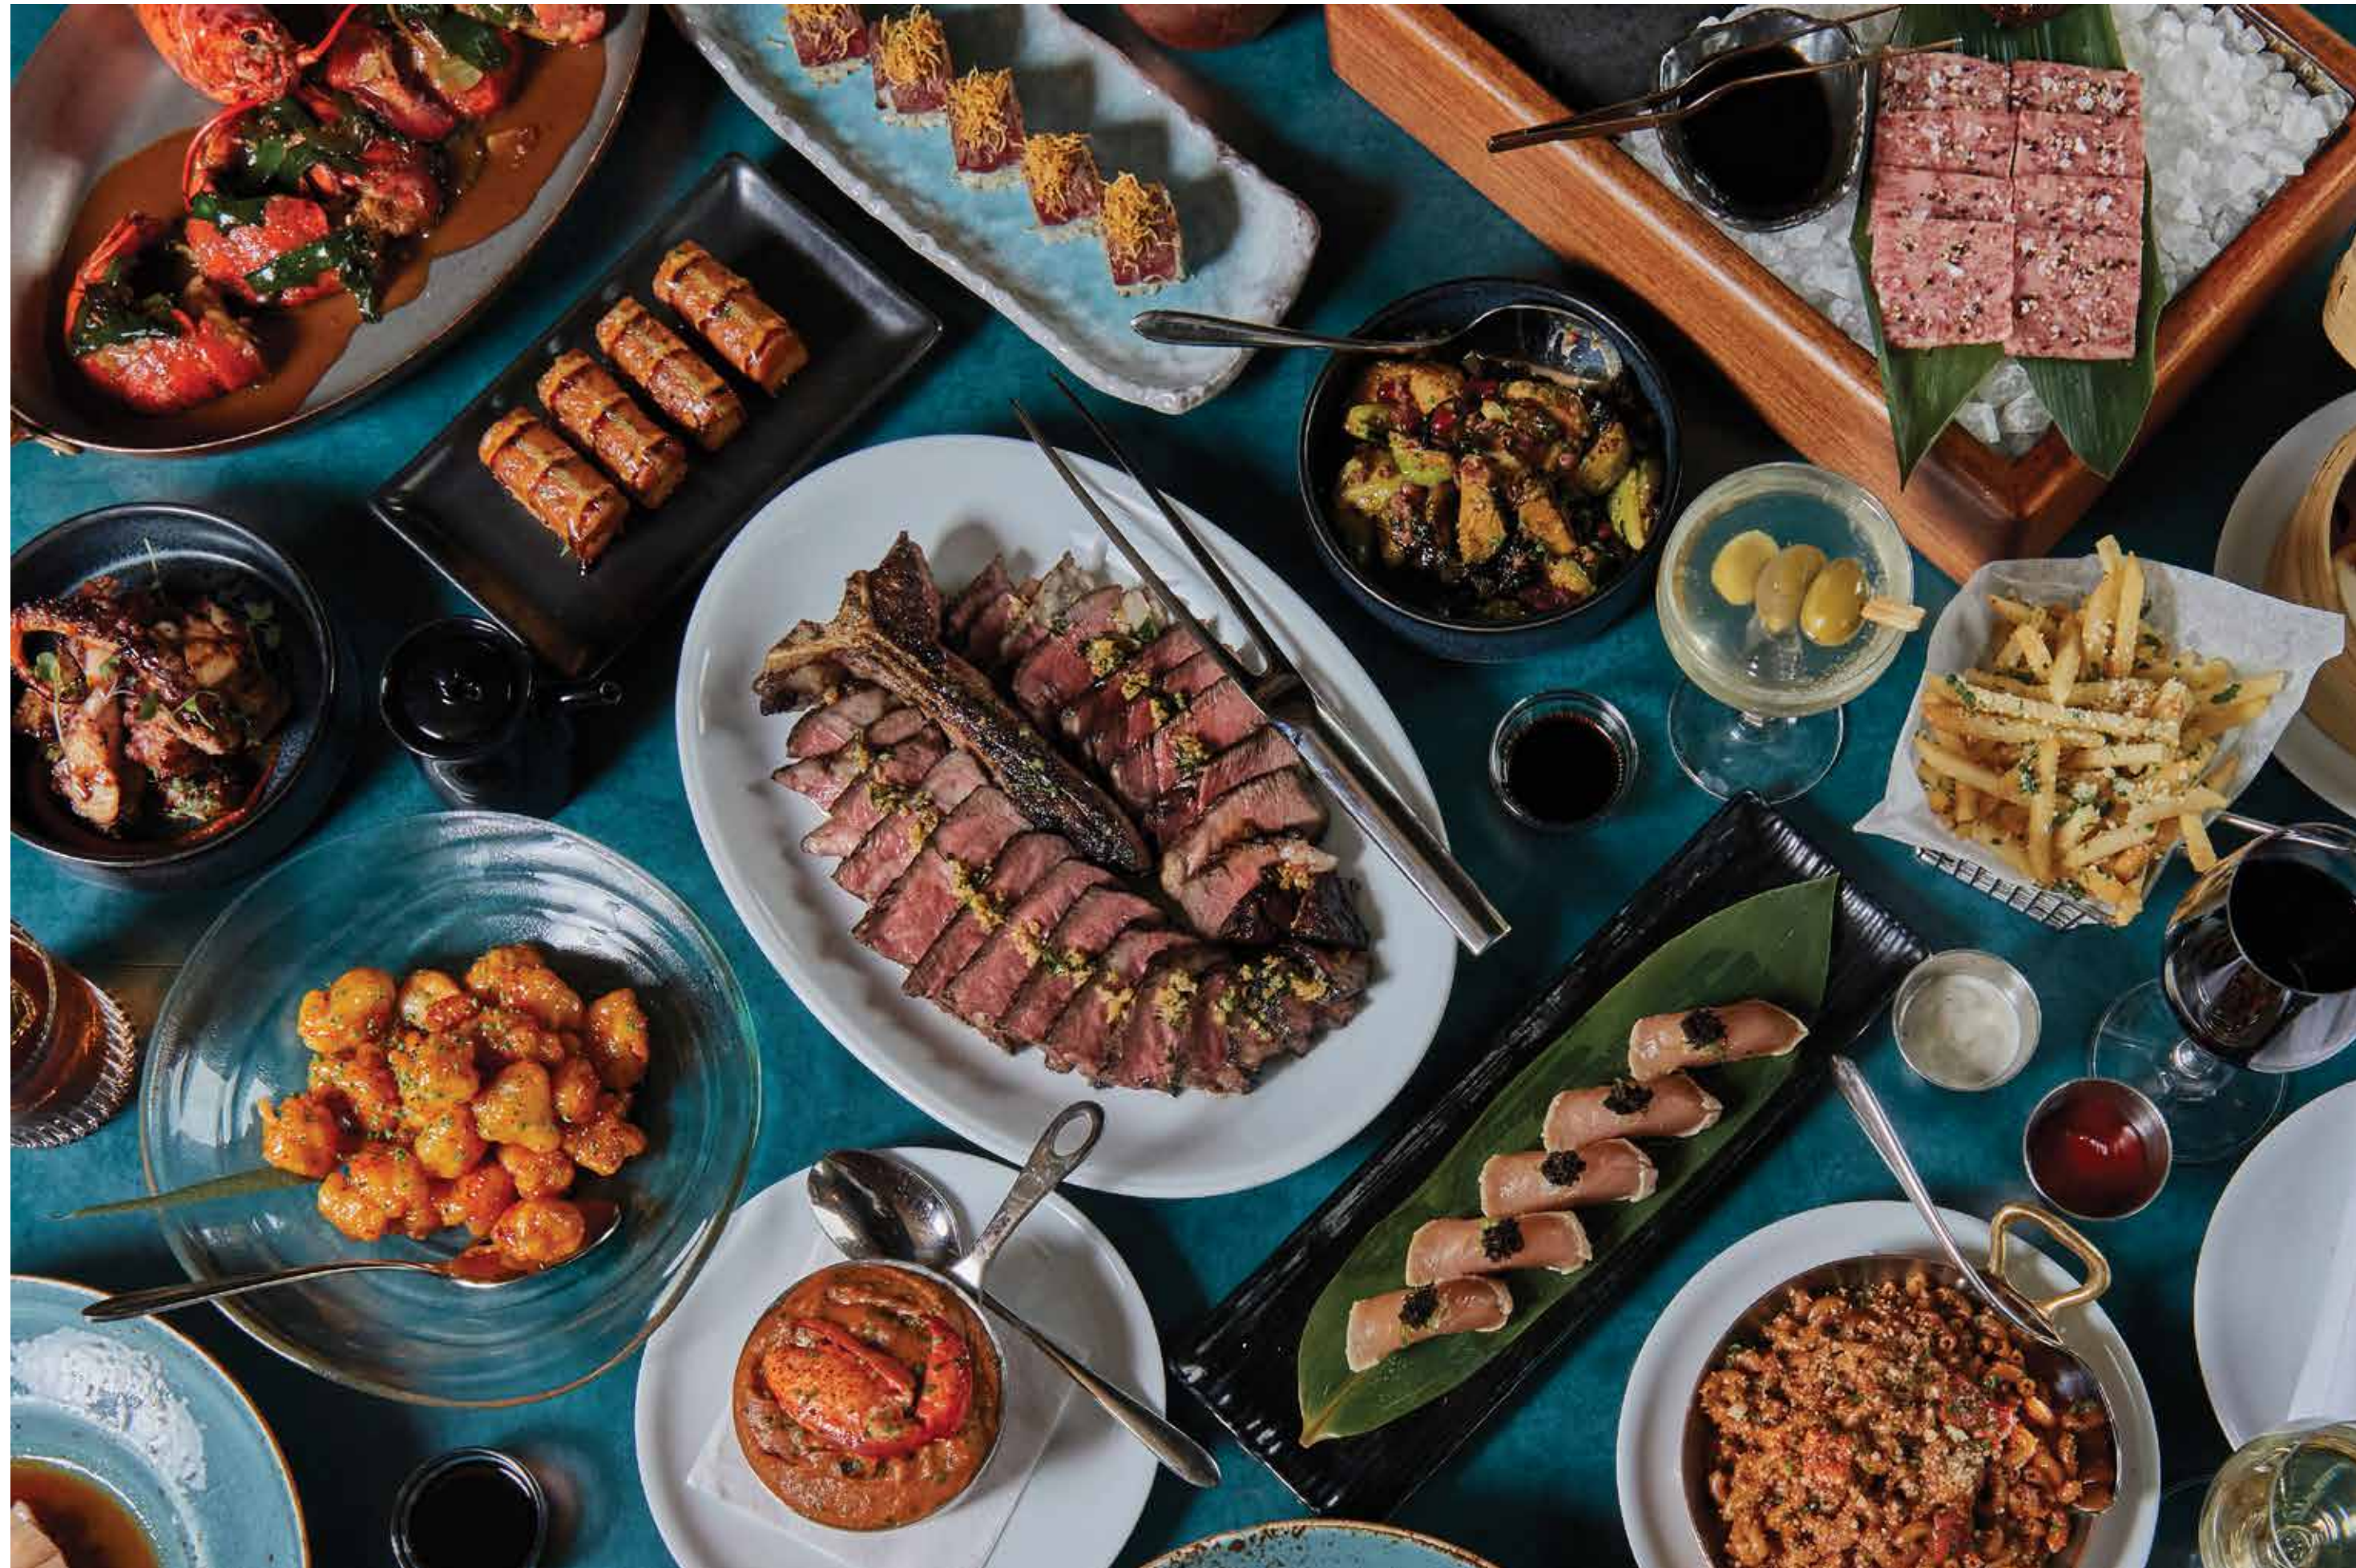

CATCH CATERING

**CATCH THE TASTE
CATCH THE EXPERIENCE
WE COMETO YOU**

LAEVENTS@CATCHHG.COM

@CATCH | #CATCHLA