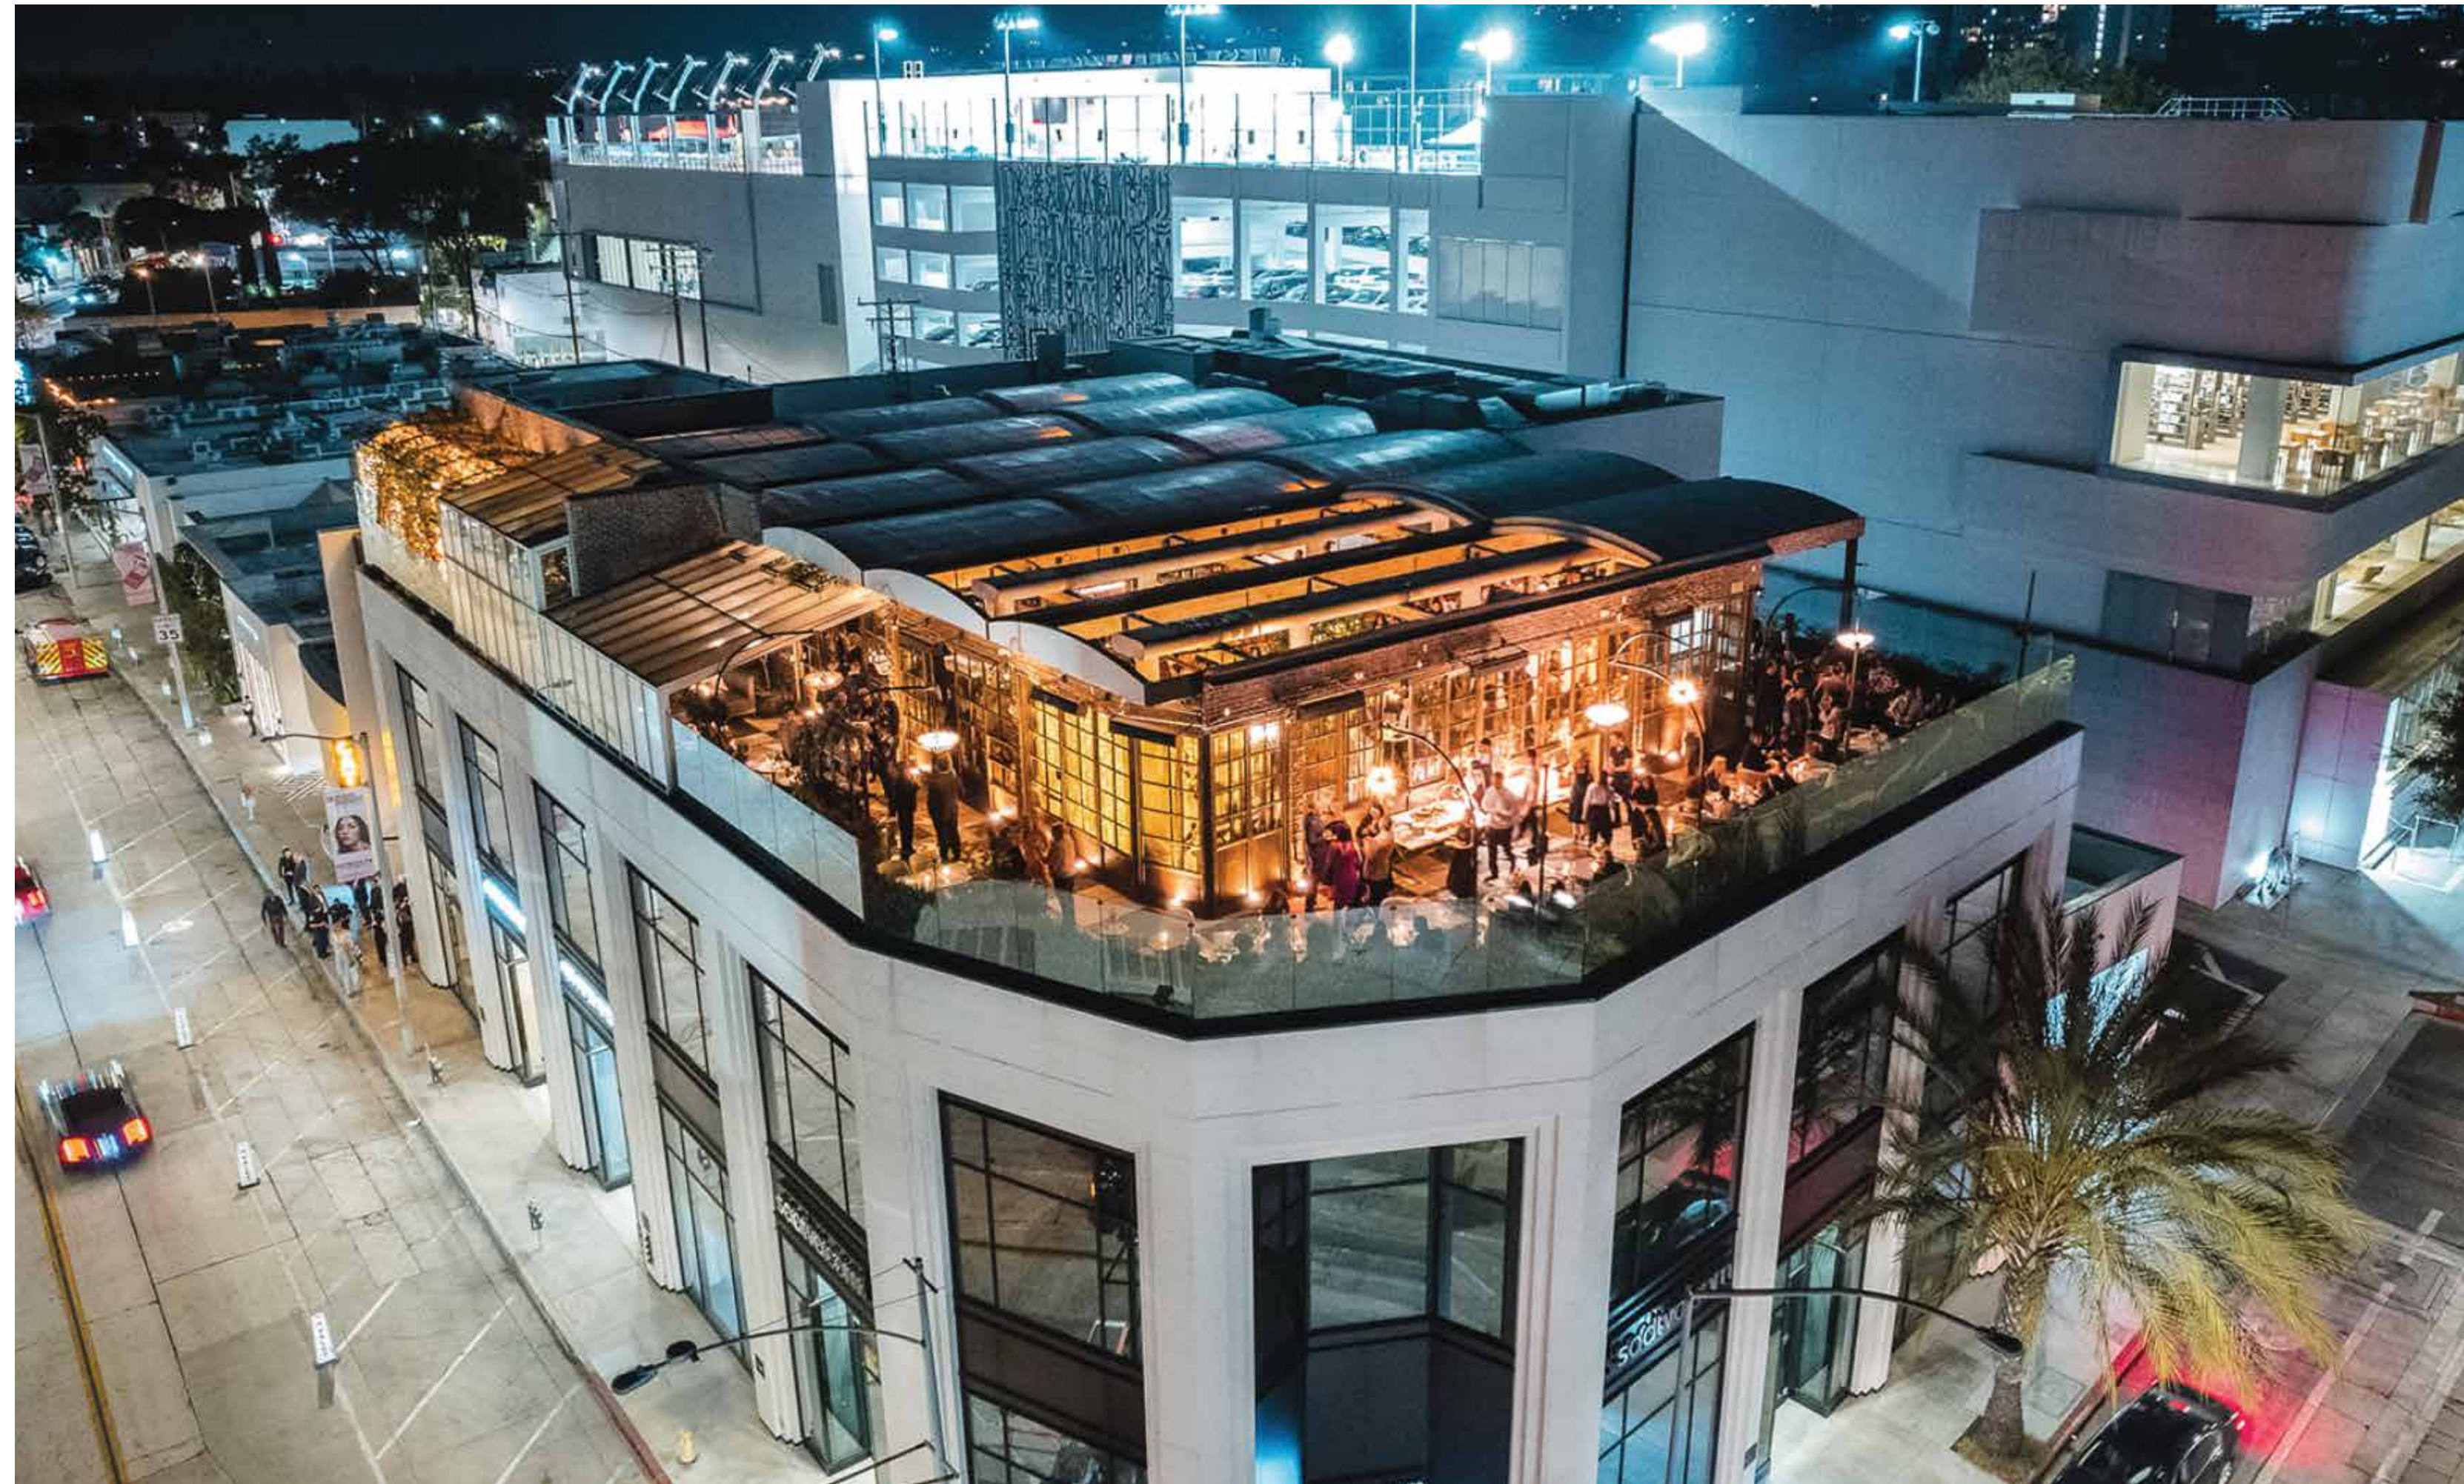

FULL TERRACE BUYOUT

~~~~~

CAPACITY

150 Cocktail
100 Seated

AREA

900 Sq Ft

FEATURES

- Wrap Around Terrace
- Private Bar Available
- Ample Built-in Banquette Seating
- In House Playlist
- Tented November - May