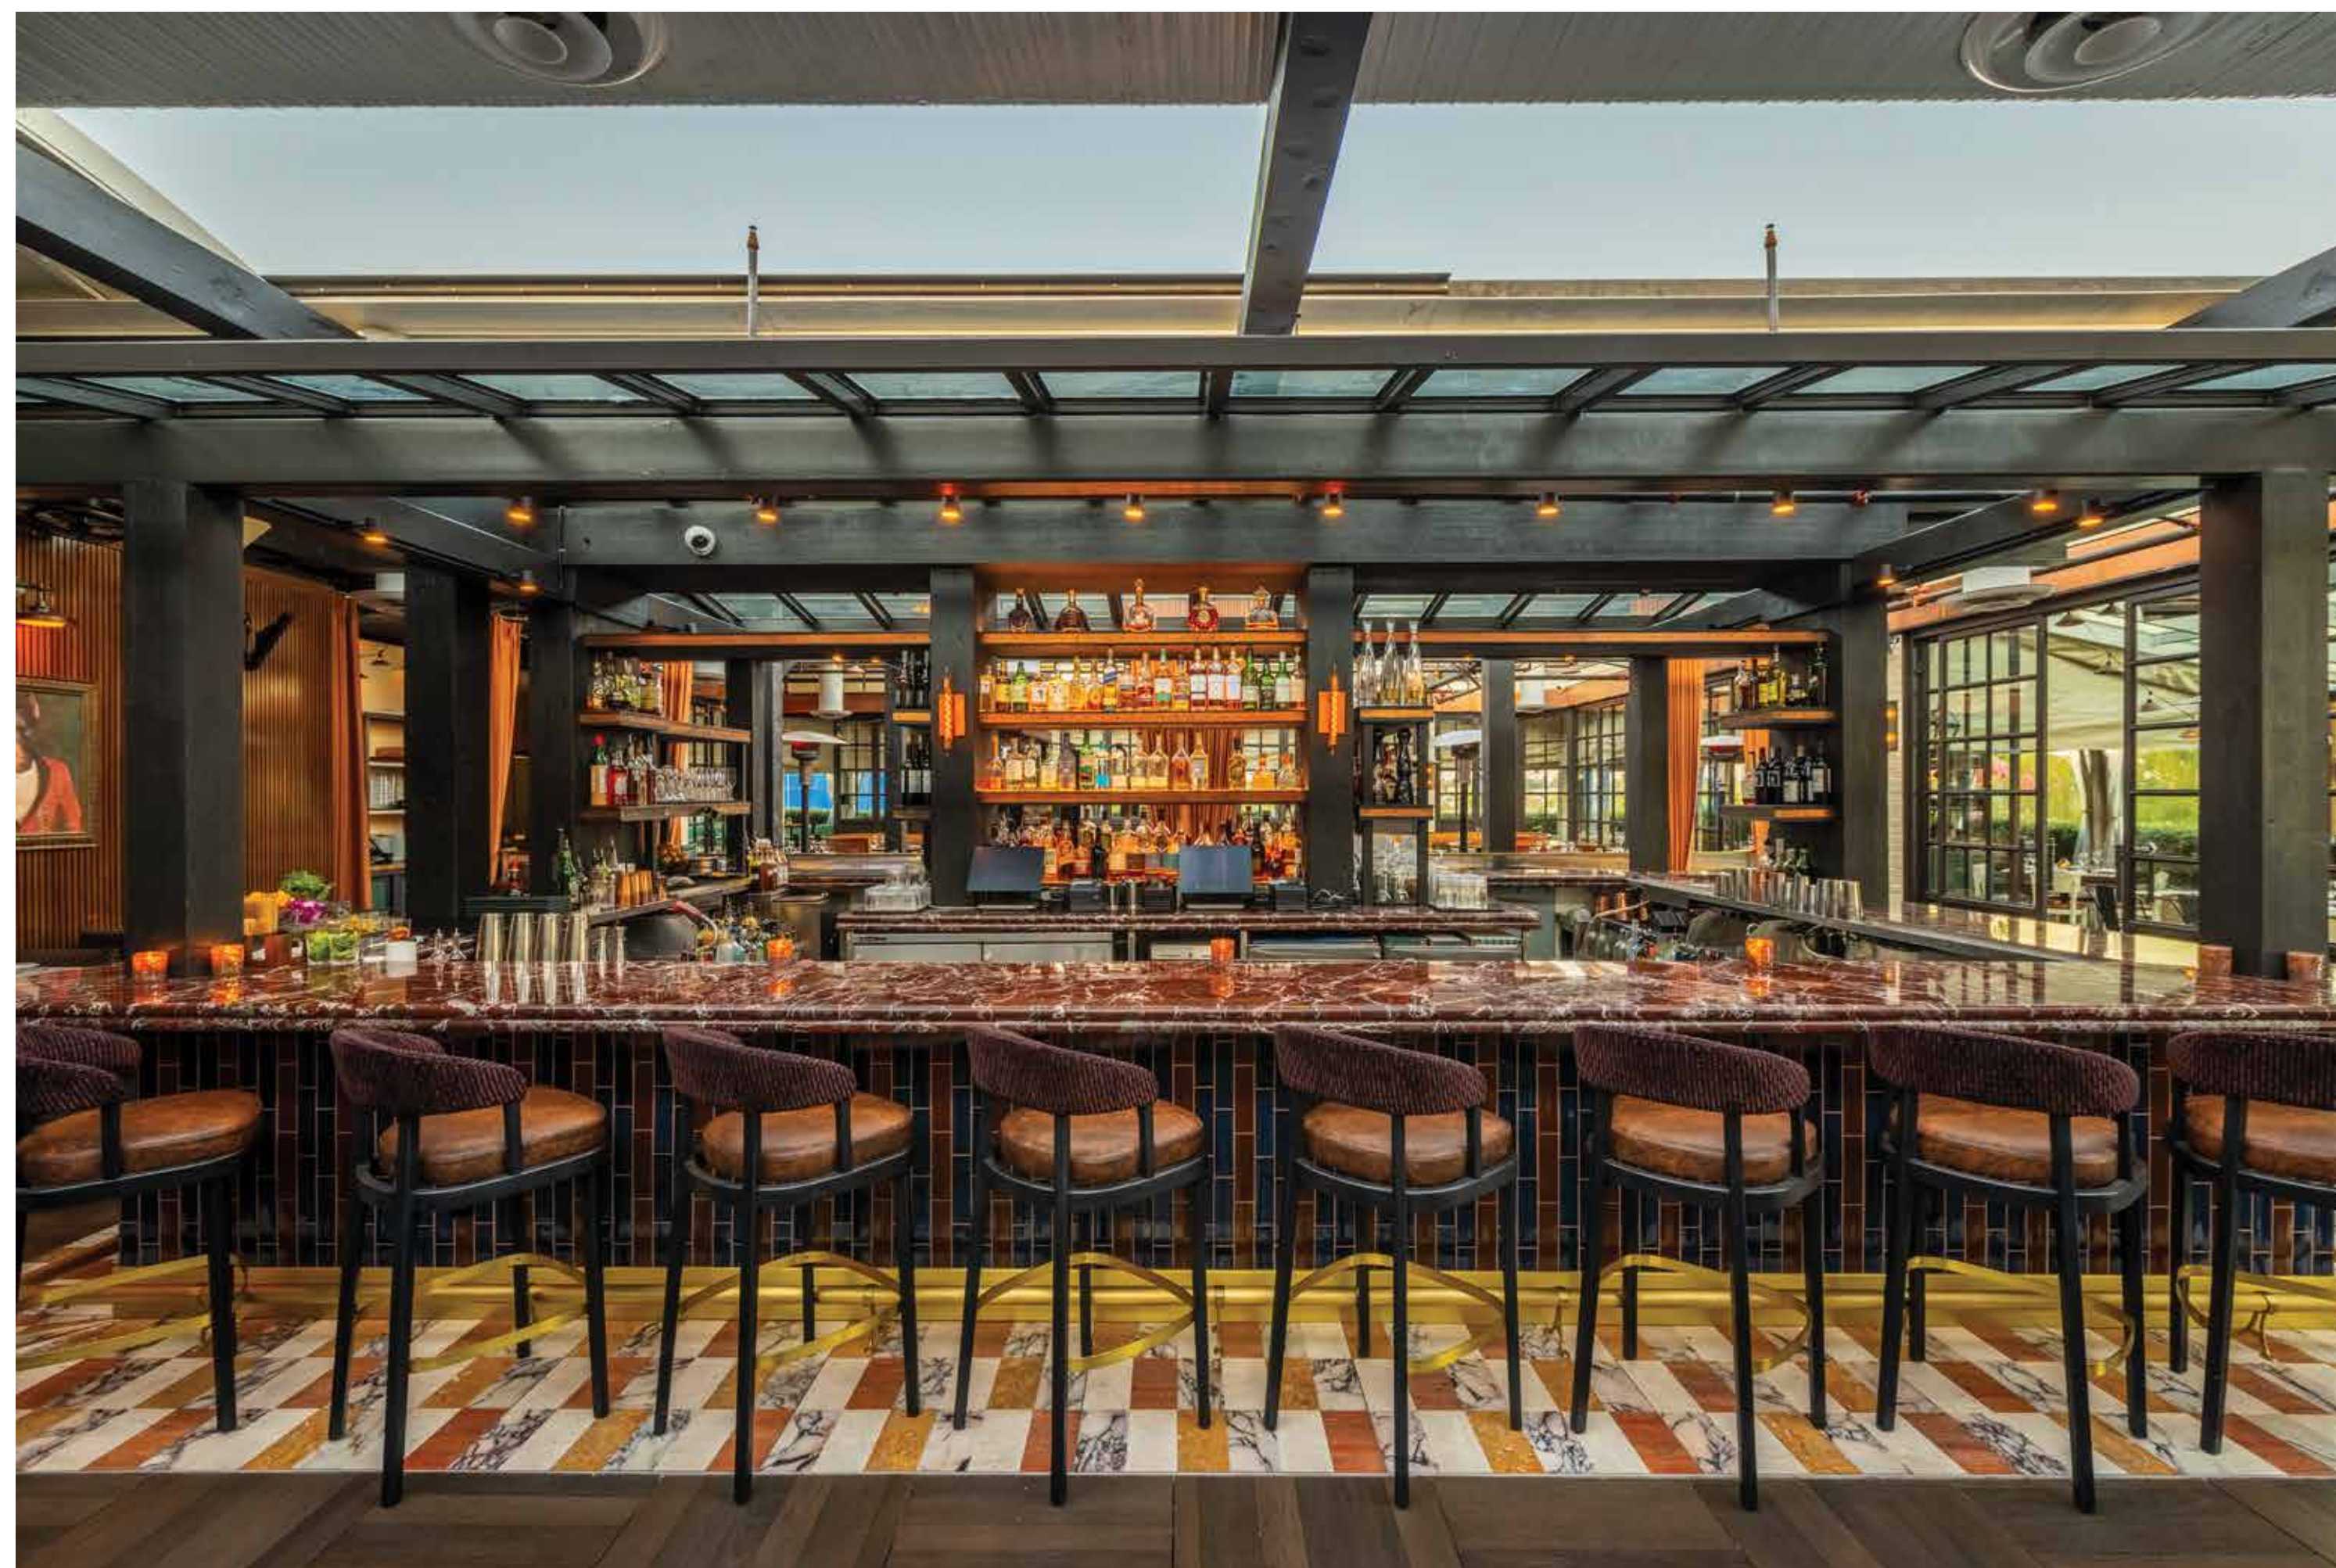

EVENT SPACES

SPACE	CAPACITY
FULL VENUE BUYOUT	550 COCKTAIL 300 SEATED
TERRACE BUYOUT	125 COCKTAIL 100 SEATED
EMERALD ROOM	100 COCKTAIL 80 SEATED
NORTH EMERALD ROOM	50 COCKTAIL 40 SEATED
SOUTH EMERALD ROOM	55 COCKTAIL 45 SEATED
SOUTH TERRACE	50 COCKTAIL 24 SEATED
NORTH EAST TERRACE	75 COCKTAIL 28 SEATED