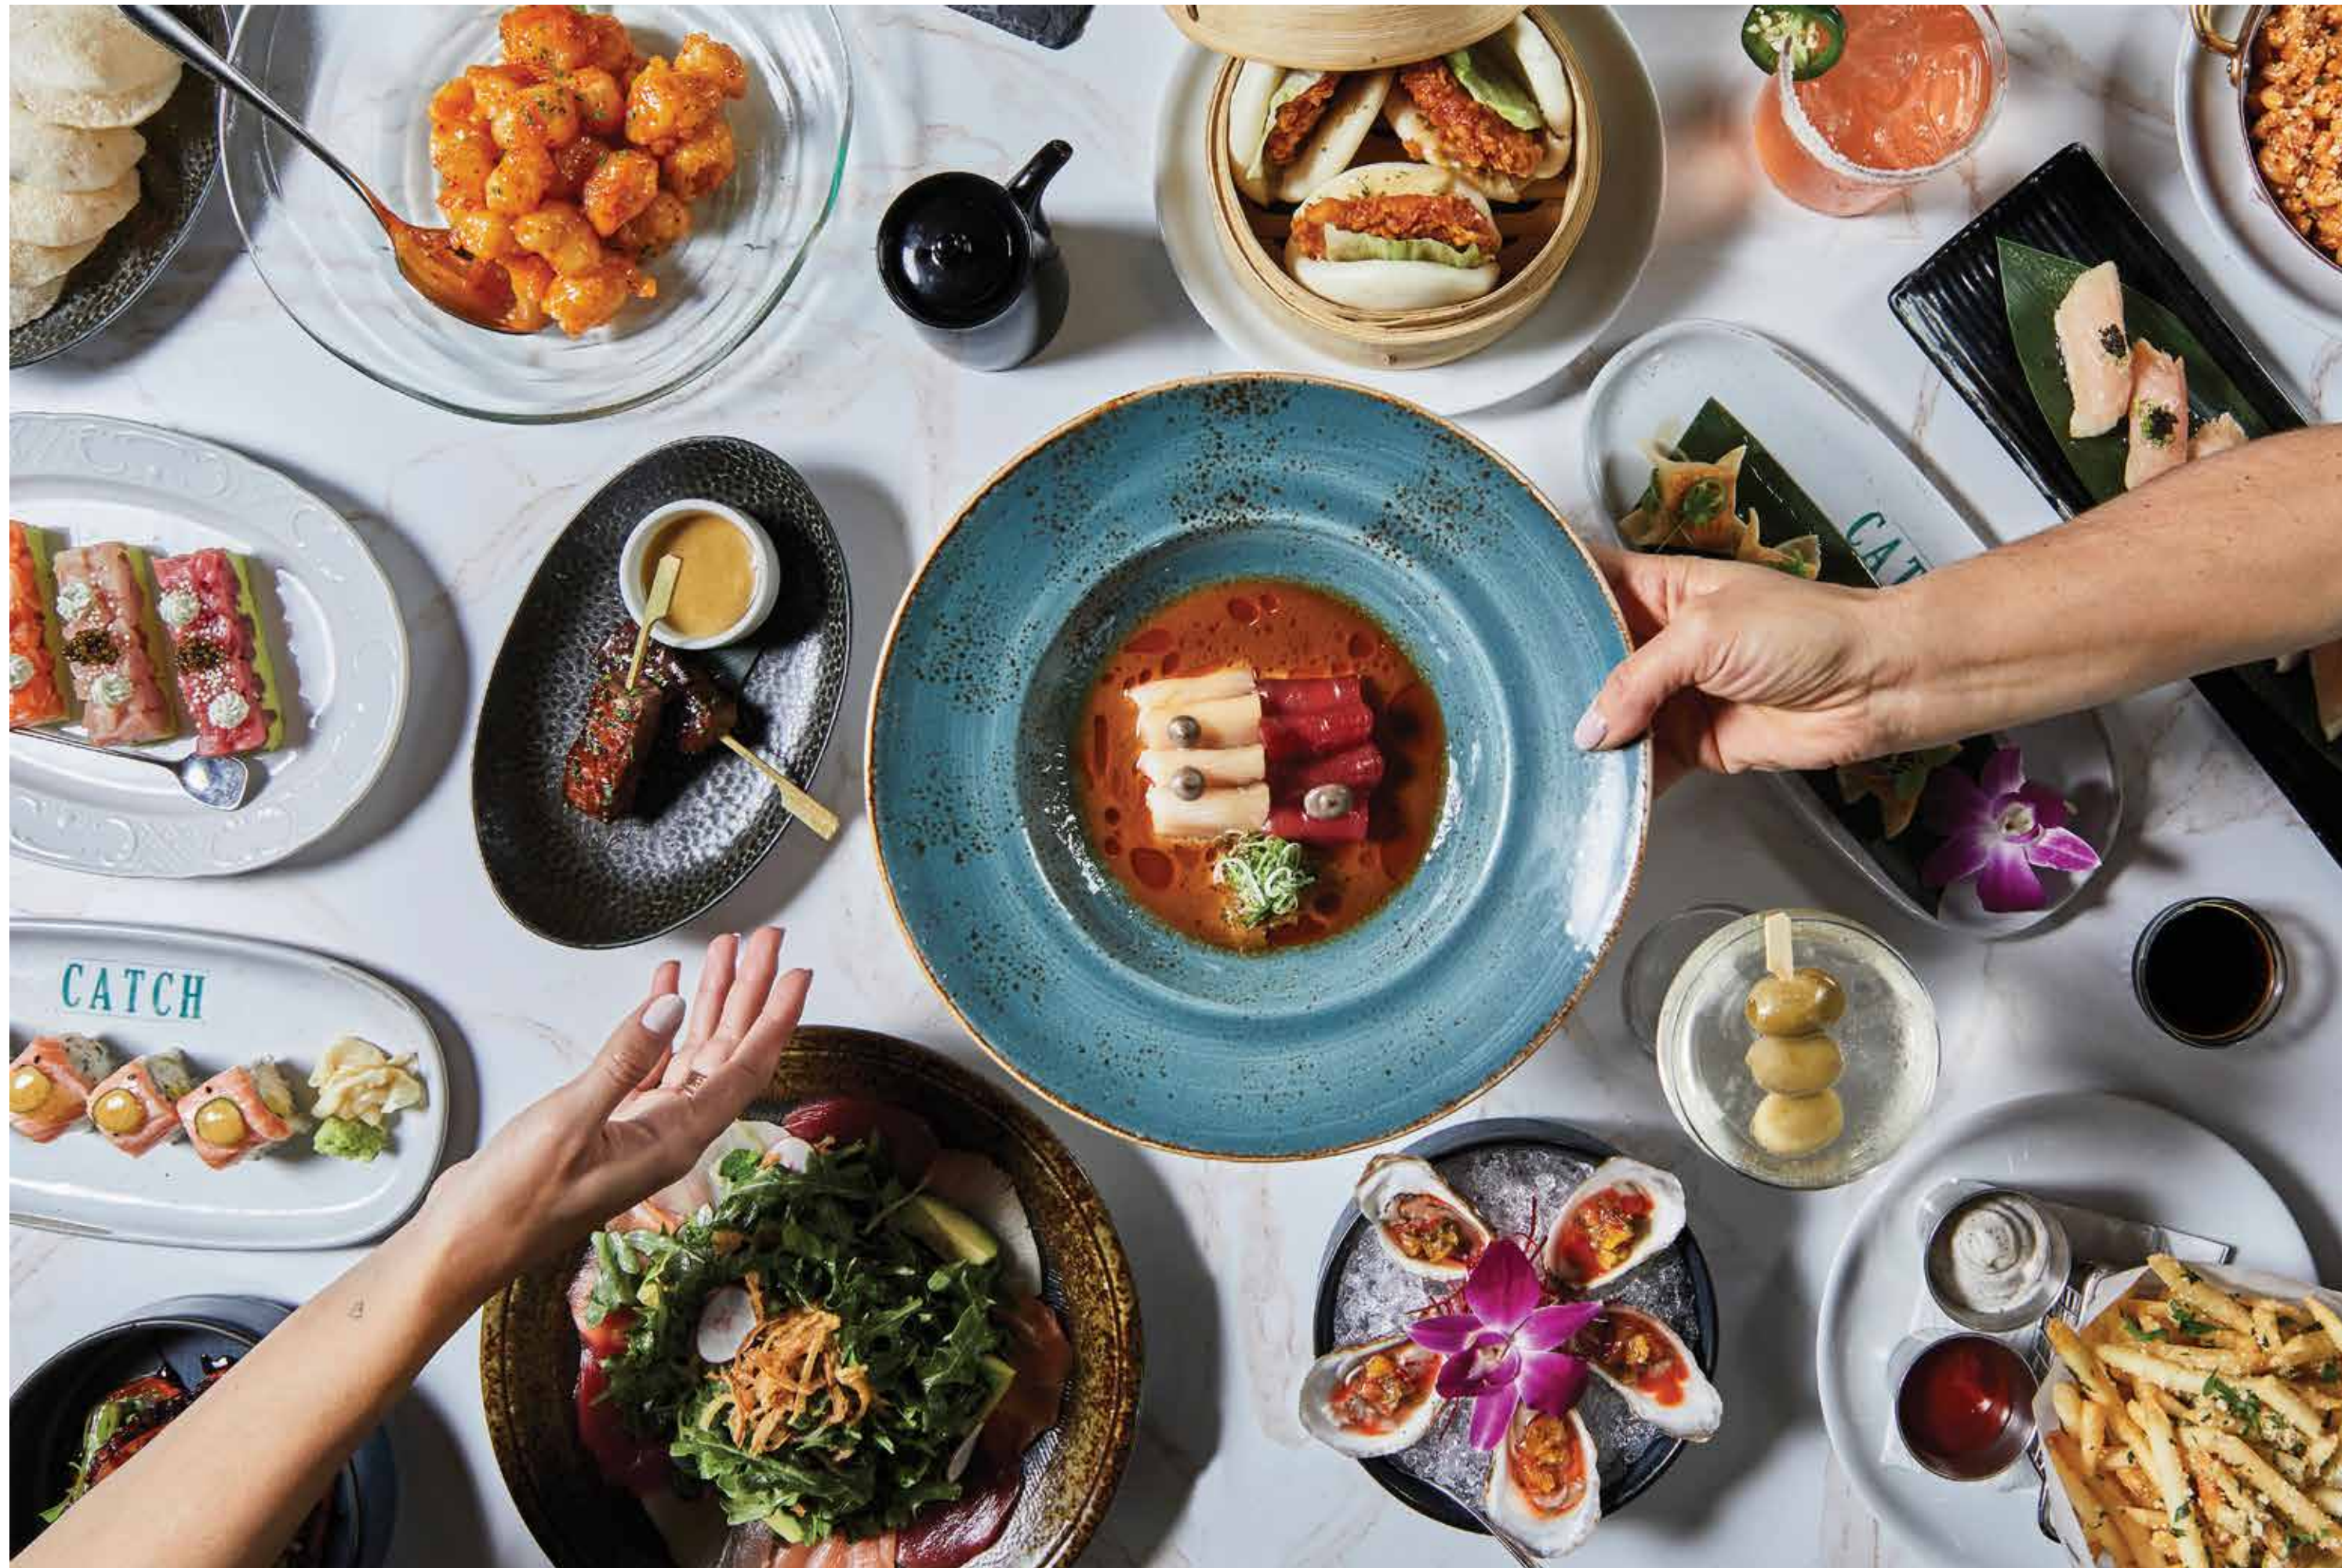

8715 MELROSE AVENUE,
WEST HOLLYWOOD, CA 90069
@CATCH | #CATCHLA

CATCH
WEST HOLLYWOOD

PRIVATE EVENTS
LAEVENTS@CATCHHG.COM

CATCH

ABOUT

CATCH LA COMBINES ITS ICONIC SEAFOOD AND SUSHI PROGRAM, FLOWN IN FROM TOKYO'S TOYOSU MARKET, WITH CATCH STEAK'S RENOWNED STEAK PROGRAM. THE MENU, SERVED IN A STREAMING, SHAREABLE STYLE, FEATURES SIGNATURE DISHES LIKE THE CATCH ROLL, TRUFFLE SASHIMI, AND WAGYU FRIED RICE ALONGSIDE A CURATED COLLECTION OF THE WORLD'S BEST STEAK CUTS AND JAPANESE WAGYU COOKED TABLESIDE ON A HOT ROCK. PERCHED ABOVE THE DYNAMIC STREETS OF THE WEST HOLLYWOOD DESIGN DISTRICT ON THE CORNER OF MELROSE AND SAN VICENTE, THE RETRACTABLE ROOFTOP HAVEN OFFERS A LIVELY ATMOSPHERE, EXCELLENT SERVICE, AND A UNIQUE, OPEN-AIR DINING ROOM WITH BREATHTAKING VIEWS OF DOWNTOWN LOS ANGELES AND THE HOLLYWOOD HILLS.