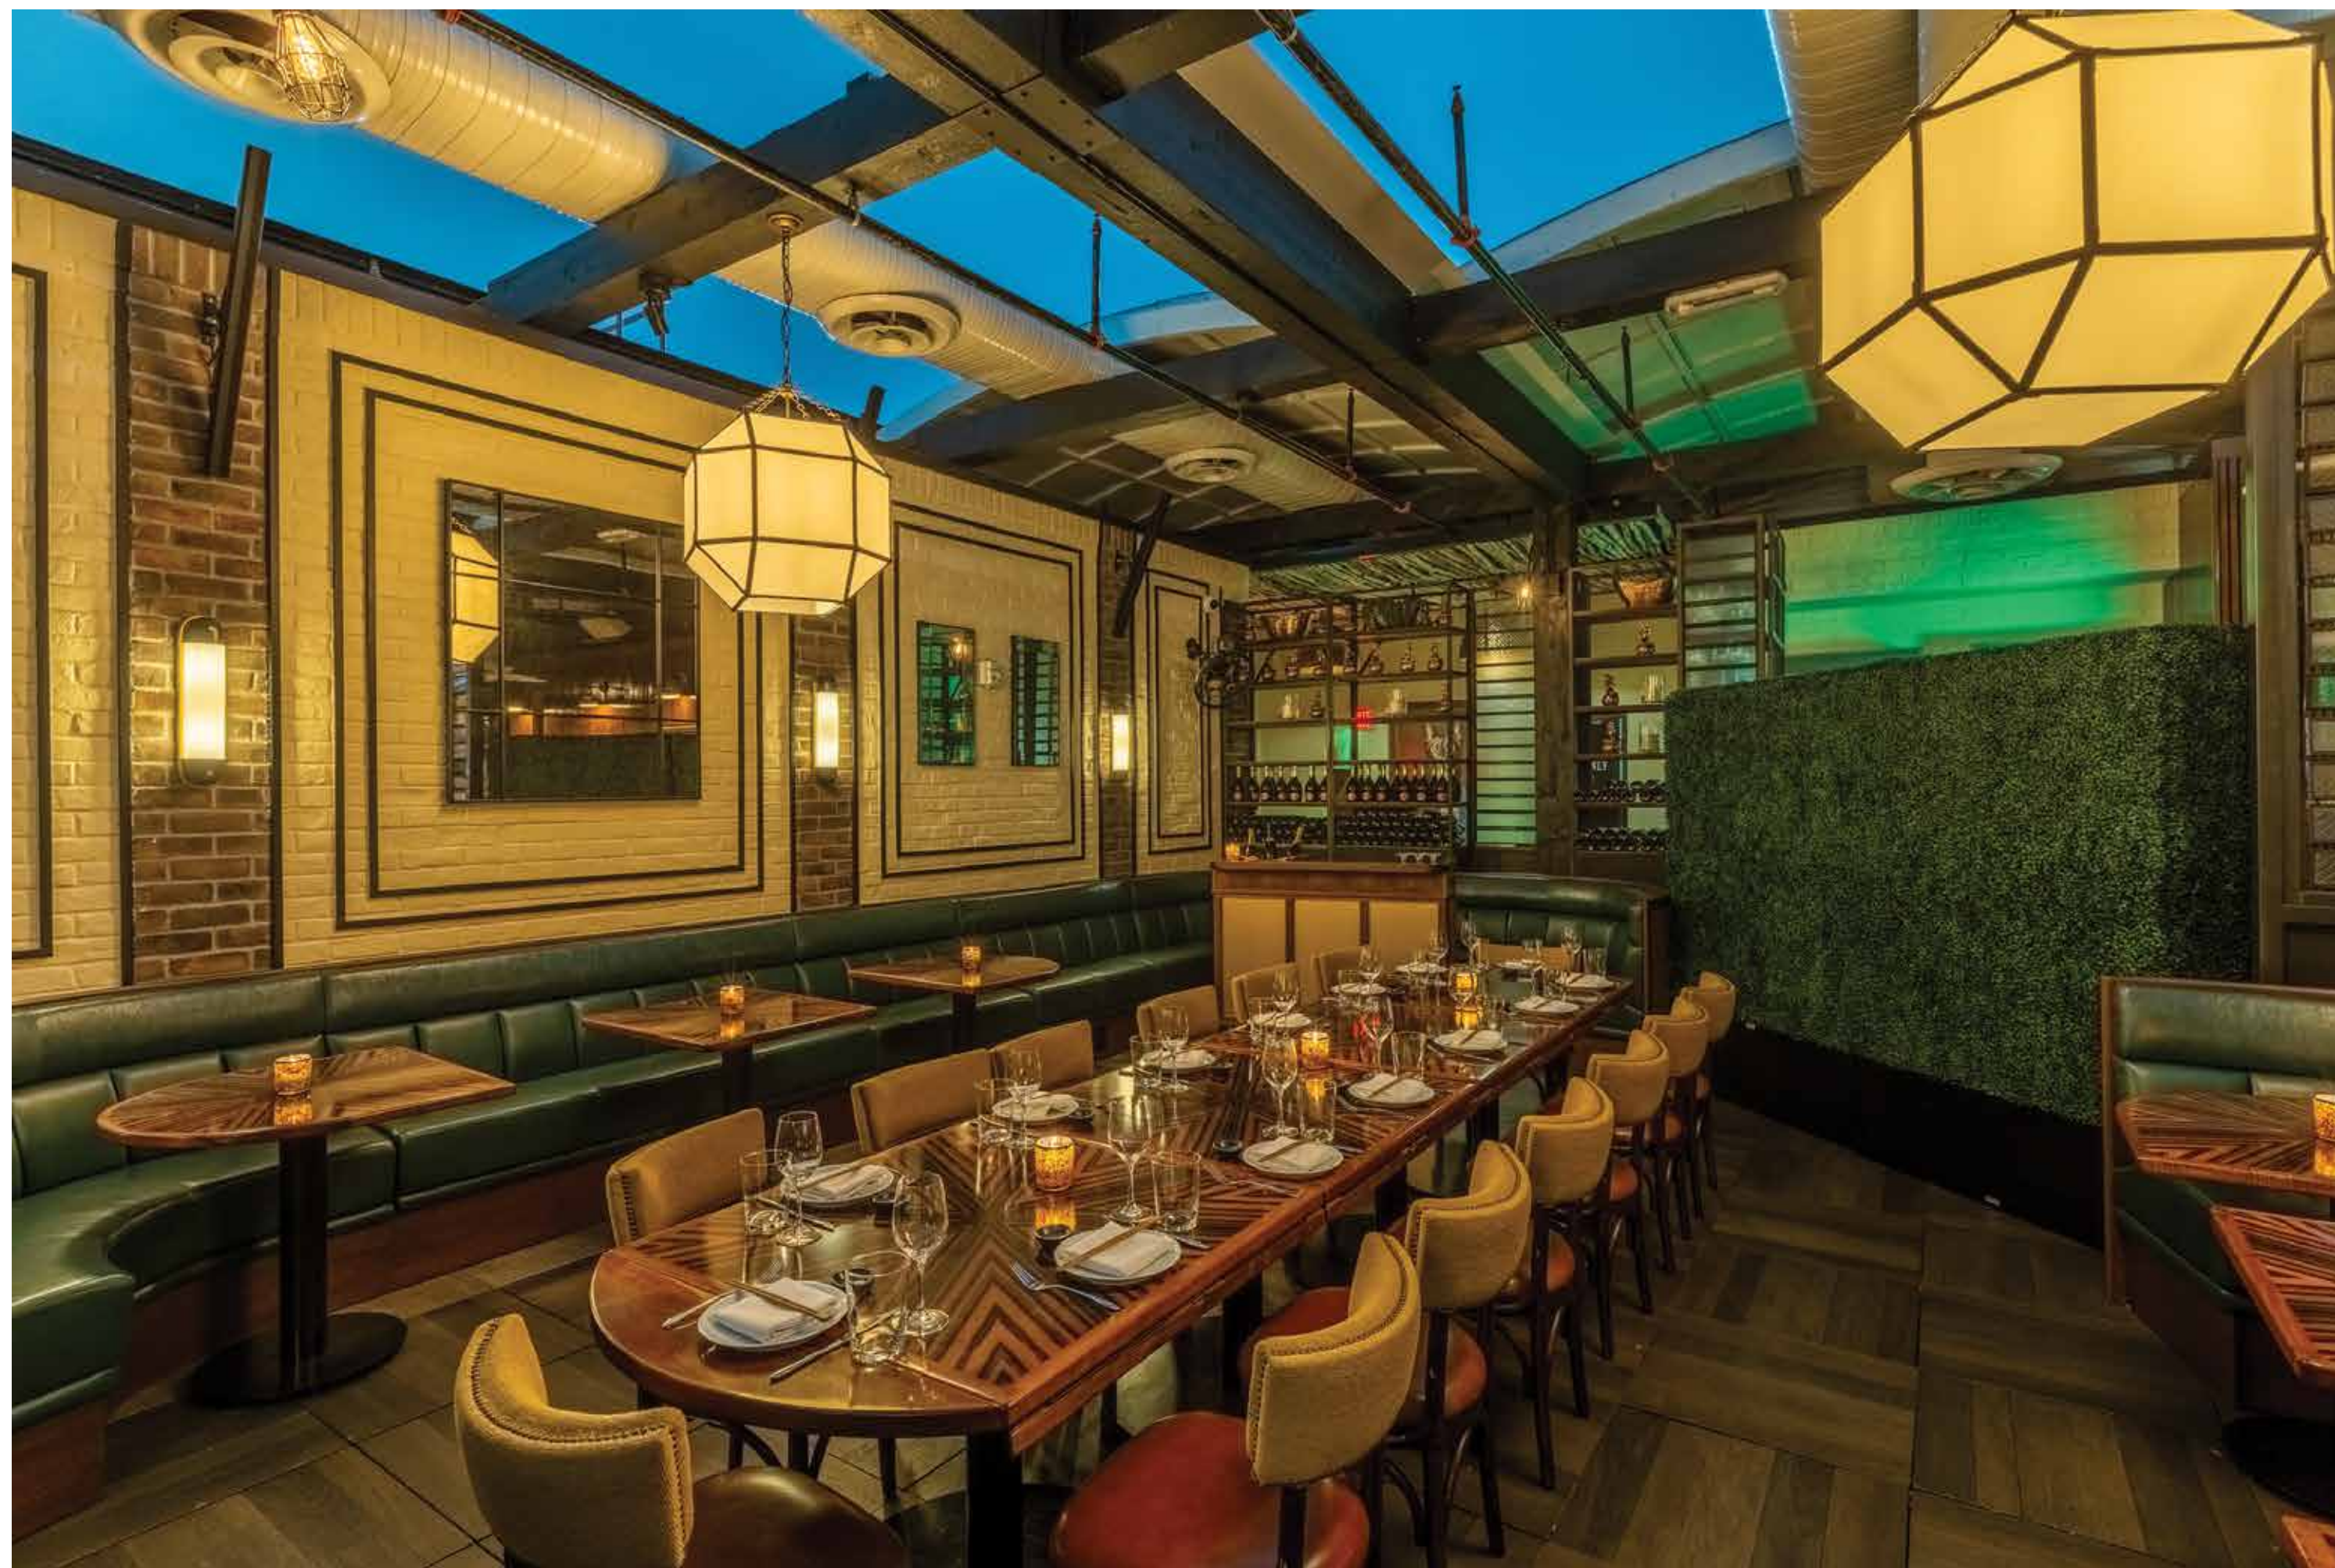

NORTH EMERALD ROOM

CAPACITY

50 Cocktail
40 Seated

AREA

570 Sq Ft

FEATURES

- Private Bar Available
- Sliding Partition Walls
- Fully Retractable Roof
- In House Playlist