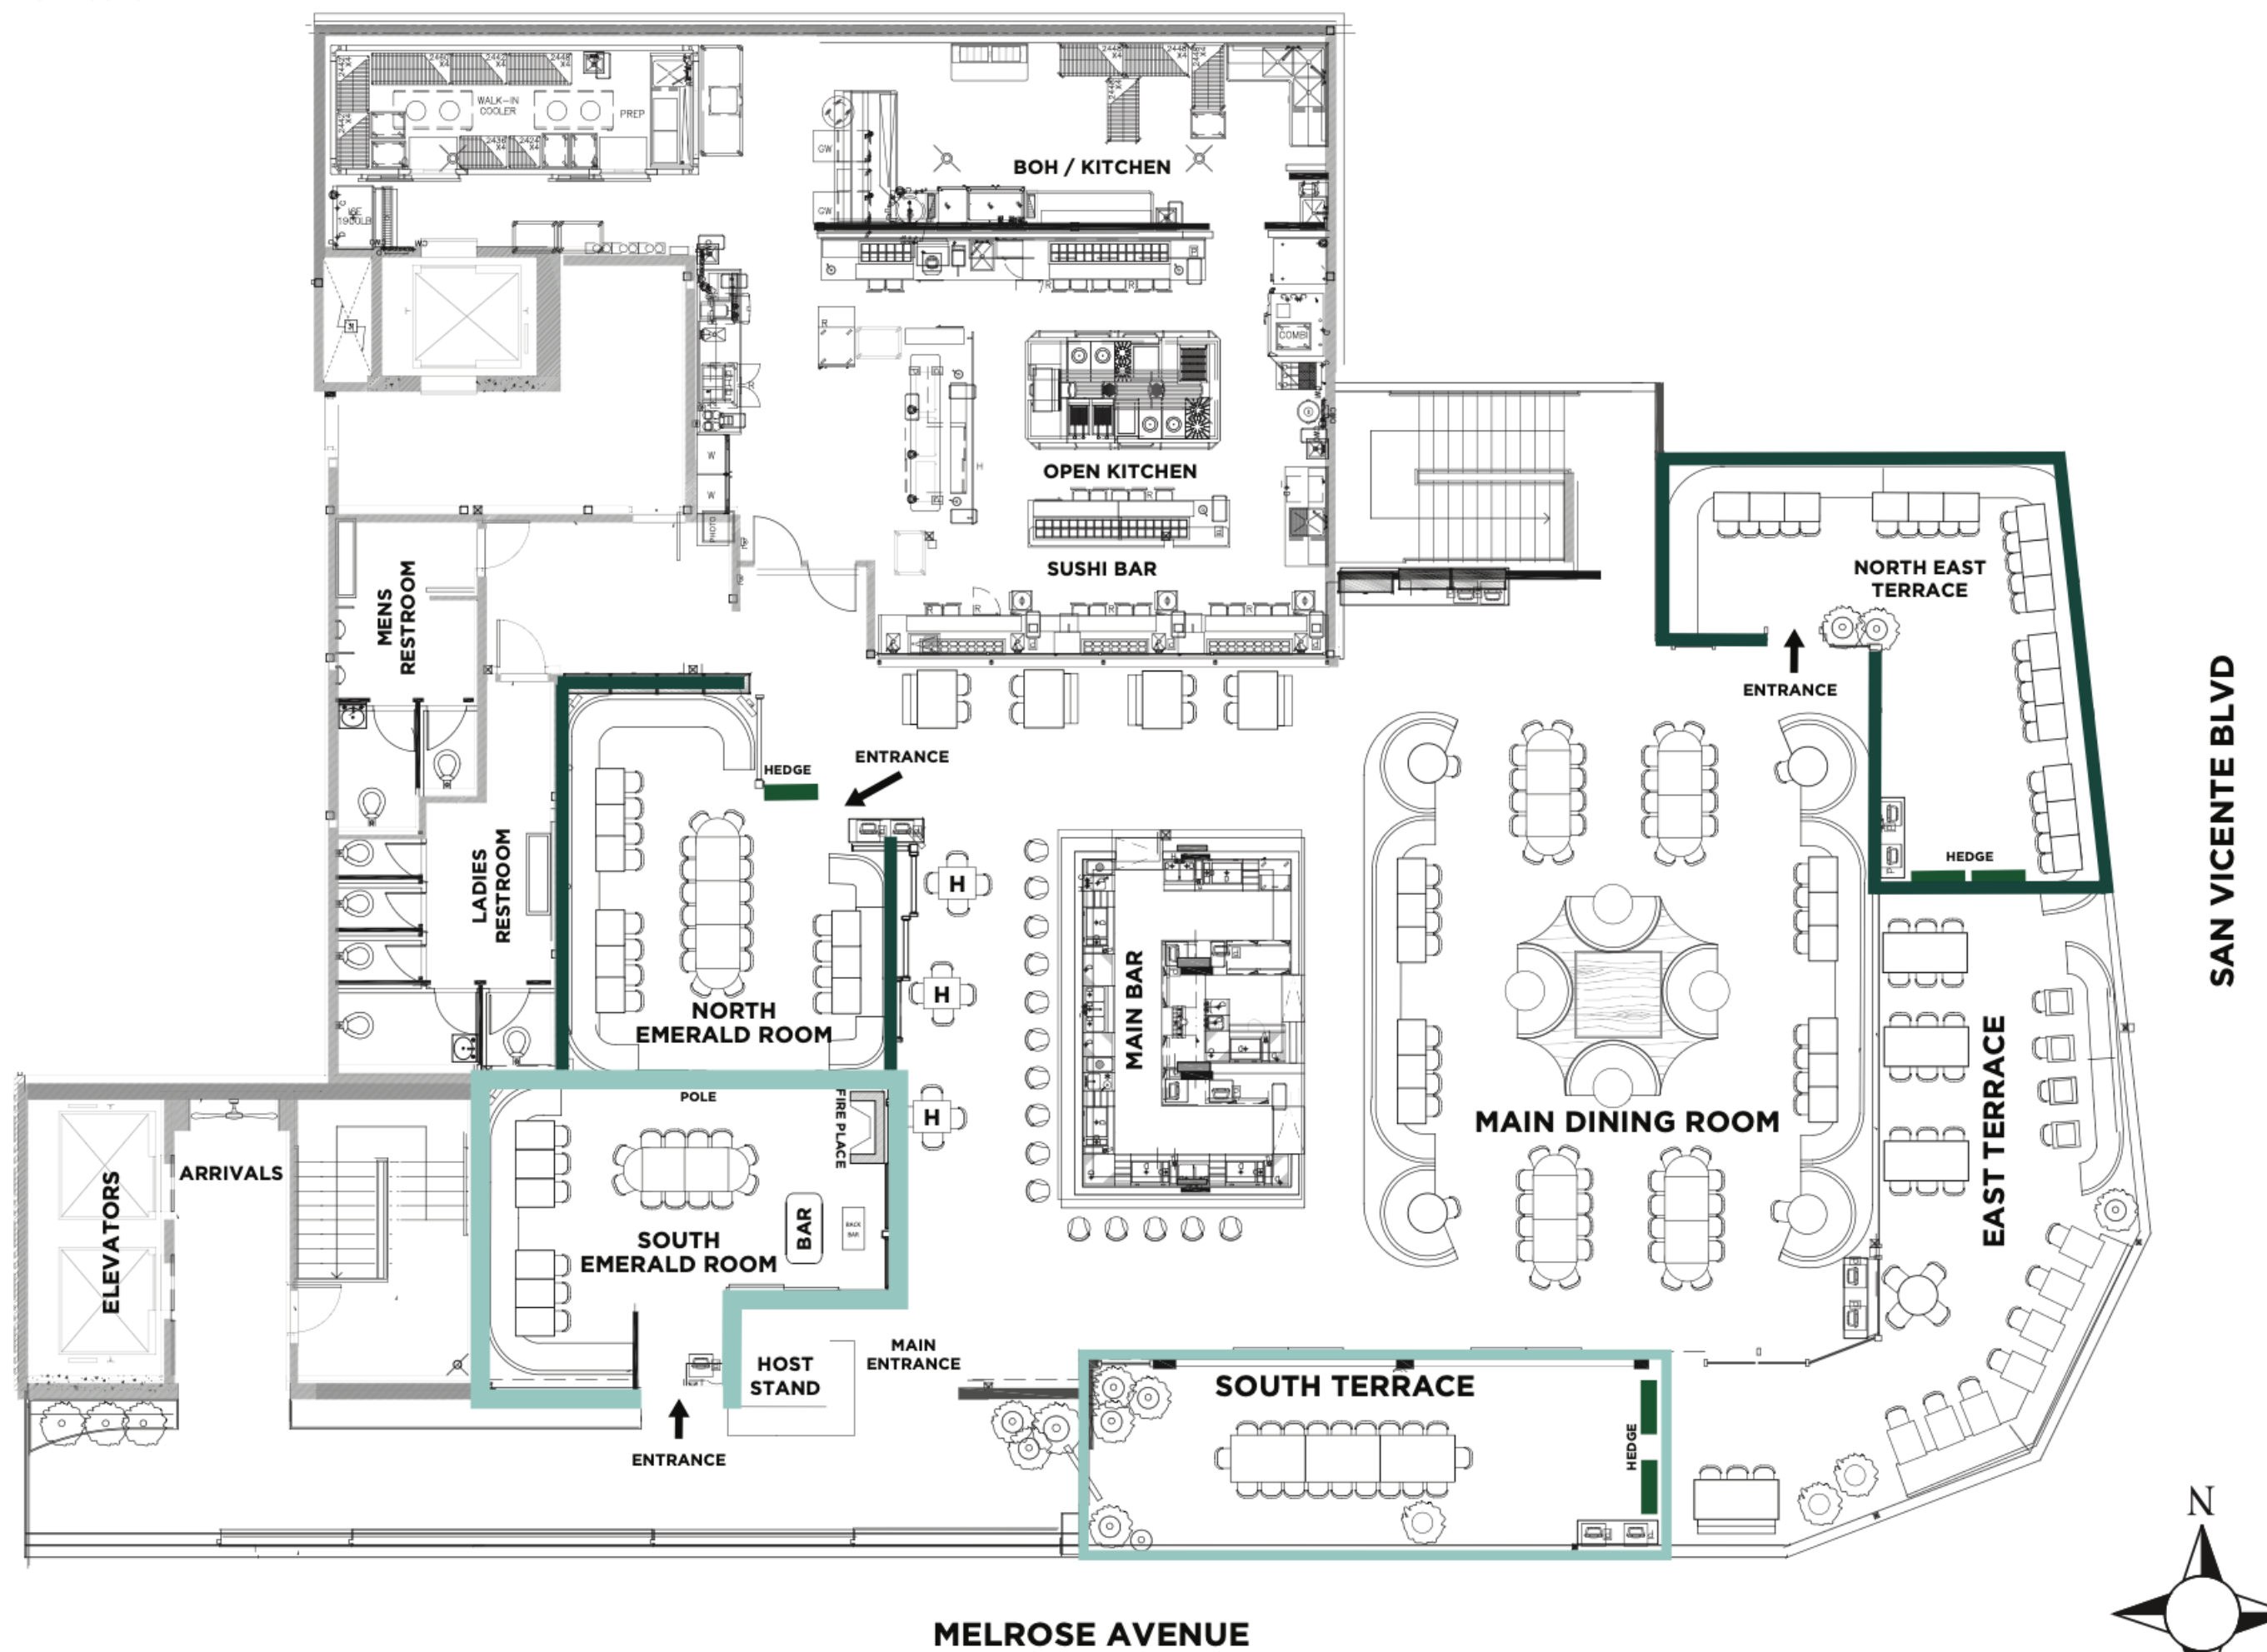

# NORTH EAST TERRACE

~~~~~

CAPACITY

50 Seated

AREA

Adjustable Based On Group Size

FEATURES

- Views Of City Skyline
- Semi Private Section Of Terrace
- Tented November - May

SOUTH TERRACE

CAPACITY

50 Cocktail
24 Seated

AREA

Adjustable Based On Group Size

FEATURES

- One Long Kings Table
- Views Of City Skyline
- Semi Private Section Of Terrace
- Tented November - May

CATCH
WEST HOLLYWOOD
EST. 2016

FULL VENUE FLOOR PLAN

FLOOR PLAN

- The Emerald Room Is Comprised of the North And South Emerald Room
- Custom Floor Plans Available Upon Request

CATCH CATERING

**CATCH THE TASTE
CATCH THE EXPERIENCE
WE COMETO YOU**