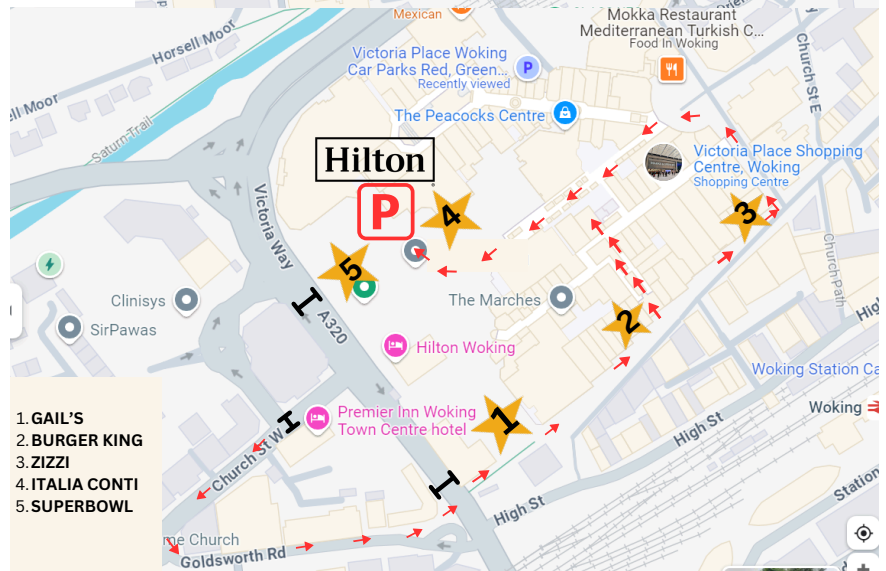

Hilton Woking, Church Street West, Woking, GU21 6AX
Tel: 01483 319000

Arriving by car

Parking at HILTON WOKING:

Victoria Place Woking Car Park on Victoria Way, Woking, GU21 6GH.
Head for the **RED CAR PARK, FLOOR 8**.

Carpark Coordinates: 51.320537, -0.560401

What3words: [reveal.hotels.times](#)

Once you've arrived in the carpark...

Ascend to Reception: Proceed up the ramp and head straight, then take the second left to Red Car Park. Drive up to the 8th floor—it's quite the ride! At the very end of the car park, you'll find Hilton Woking's elevated entrance, leading directly to our check-in area and the GLOW Lounge & Terrace, where you can relax with a hot drink.

Arriving by foot

If the shopping centre is OPEN:

1. Walk straight ahead with GAIL's on your left.
2. Turn in by Burger King.
3. Take a left at Sainsbury's.
4. Walk past Boots towards M&S.
5. Take the lift or stairs down.
6. Head to the concierge via the sheltered pathway adjacent to SUPERBOWL

If the shopping centre is CLOSED:

1. Walk straight ahead past Burger King on your left to Zizzi.
2. Take a left towards Jubilee Square.
3. Walk through Jubilee Square and down-Market Walk.
4. Head to the concierge via the sheltered pathway adjacent to SUPERBOWL