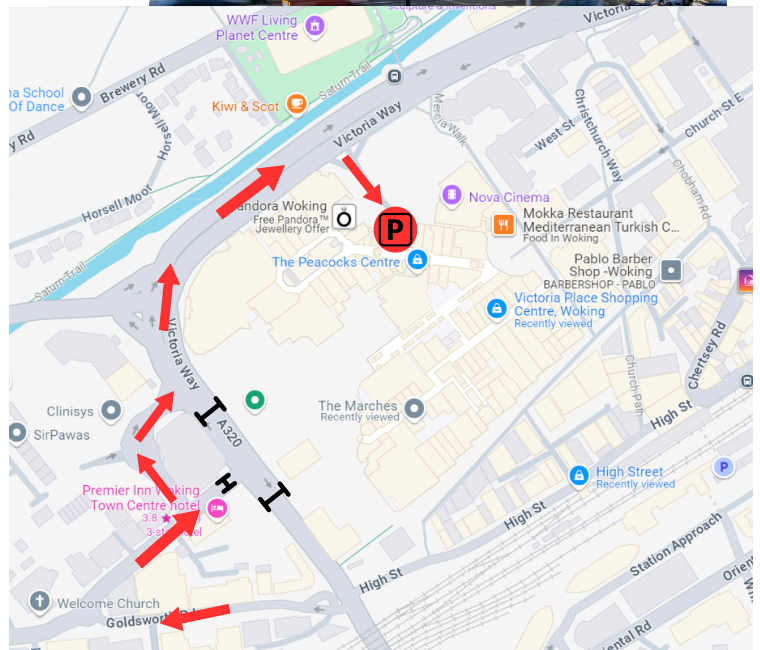

Hilton Woking, Church Street West, Woking, GU21 6AX
Tel: 01483 319000

Arriving by car

Parking at HILTON WOKING:

Victoria Place Woking Car Park on Victoria Way, Woking, GU21 6GH.
Head for the **RED CAR PARK, FLOOR 8**.

Carpark Coordinates: 51.320537, -0.560401

What3words: [reveal.hotels.times](#)

Once you've arrived in the carpark...

Ascend to Reception: Proceed up the ramp and head straight, then take the second left to Red Car Park. Drive up to the 8th floor—it's quite the ride! At the very end of the car park, you'll find Hilton Woking's elevated entrance, leading directly to our check-in area and the GLOW Lounge & Terrace, where you can relax with a hot drink.

Arriving by foot

If the shopping centre is OPEN:

1. Walk straight ahead with GAIL's on your left.
2. Turn in by Burger King.
3. Take a left at Sainsbury's.
4. Walk past Boots towards M&S.
5. Take the lift or stairs down.
6. Head to the concierge via the sheltered pathway adjacent to SUPERBOWL

If the shopping centre is CLOSED:

1. Walk straight ahead past Burger King on your left to Zizzi.
2. Take a left towards Jubilee Square.
3. Walk through Jubilee Square and down-Market Walk.
4. Head to the concierge via the sheltered pathway adjacent to SUPERBOWL